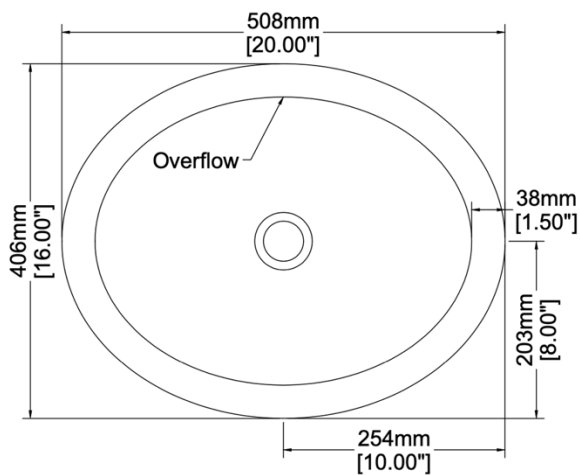

Loop

Undermount basin

H47421

508 x 406 x 185 mm

20 x 16 x 7.28 inches

Available in various reconstituted stone colours.

Matching MarbleForm™ pop up waste included.

UV Resistant

Technical Information	
Weight	14 kg / 31 lbs
Weight with Water	23 kg / 51 lbs
Capacity	9 L / 2.38 US gal
Water Depth to Overflow	119 mm / 4.69 inches

* Due to the hand-finished nature of our products, minor variation in dimensions can be expected.