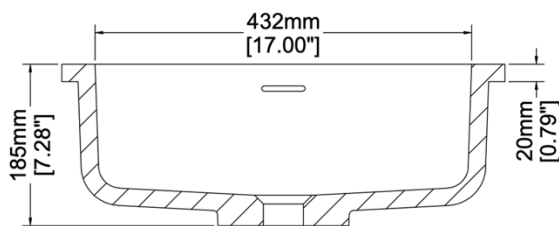

Loop

Undermount basin

H47421

508 x 406 x 185 mm

20 x 16 x 7.28 inches

Available in various reconstituted stone colours.

Matching MarbleForm™ pop up waste included.

UV Resistant

Technical Information	
Weight	14 kg / 31 lbs
Weight with Water	23 kg / 51 lbs
Capacity	9 L / 2.38 US gal
Water Depth to Overflow	119 mm / 4.69 inches

* Due to the hand-finished nature of our products, minor variation in dimensions can be expected.