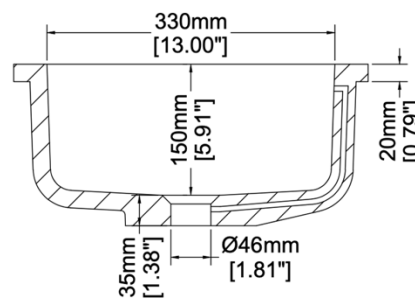

Loop

Undermount basin

H47421

508 x 406 x 185 mm

20 x 16 x 7.28 inches

Available in various reconstituted stone colours.

Matching MarbleForm™ pop up waste included.

UV Resistant

Technical Information	
Weight	14 kg / 31 lbs
Weight with Water	23 kg / 51 lbs
Capacity	9 L / 2.38 US gal
Water Depth to Overflow	119 mm / 4.69 inches

* Due to the hand-finished nature of our products, minor variation in dimensions can be expected.