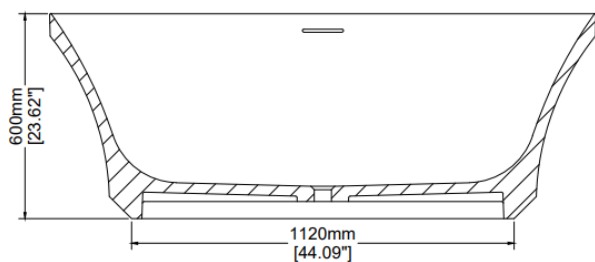

Small Flute

Freestanding bath

H45302

1600 x 800 x 600 mm

62.99 x 31.50 x 23.62 inches

Available in various reconstituted stone colours.

Matching MarbleForm™ pop up waste included.

UV Resistant

Technical Information	
Weight	222 kg / 490 lbs
Weight with Water	517 kg / 1,140 lbs
Capacity	295 L / 77.88 US gal
Water Depth to Overflow	451 mm / 17.76 inches

* Due to the hand-finished nature of our products, minor variation in dimensions can be expected.