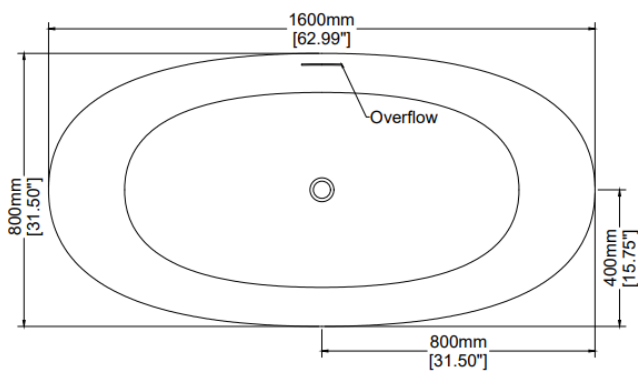

Small Flute

Freestanding bath

H45302

1600 x 800 x 600 mm

62.99 x 31.50 x 23.62 inches

Available in various reconstituted stone colours.

Matching MarbleForm™ pop up waste included.

UV Resistant

Technical Information	
Weight	222 kg / 490 lbs
Weight with Water	517 kg / 1,140 lbs
Capacity	295 L / 77.88 US gal
Water Depth to Overflow	451 mm / 17.76 inches

* Due to the hand-finished nature of our products, minor variation in dimensions can be expected.