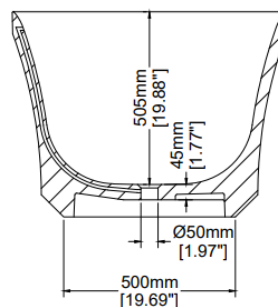

Small Flute

Freestanding bath

H45302

1600 x 800 x 600 mm

62.99 x 31.50 x 23.62 inches

Available in various reconstituted stone colours.

Matching MarbleForm™ pop up waste included.

UV Resistant

Technical Information	
Weight	222 kg / 490 lbs
Weight with Water	517 kg / 1,140 lbs
Capacity	295 L / 77.88 US gal
Water Depth to Overflow	451 mm / 17.76 inches

* Due to the hand-finished nature of our products, minor variation in dimensions can be expected.