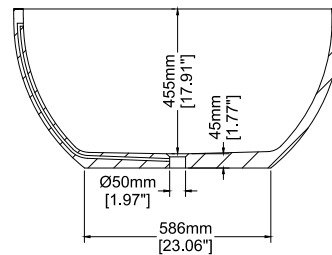

## Freestanding bath H31302

1760 x 1030 x 500 mm  
69.29 x 40.55 x 19.68 inches

Available in various reconstituted stone colours.  
Matching MarbleForm™ pop up waste included.

UV Resistant

Slip Resistant

Stain Resistant

Technical Information		
<b>Weight</b>	195 kg	/ 429.9 lbs
<b>Weight with Water</b>	575 kg	/ 1267.7 lbs
<b>Capacity</b>	380 L	/ 100 US gal
<b>Water Depth to Overflow</b>	401 mm	/ 14.61 "

\* Product features/ benefits are defined by test result of specific standard (ASTM, EN/ BS, IAPMO) with Claybrook's standard colours