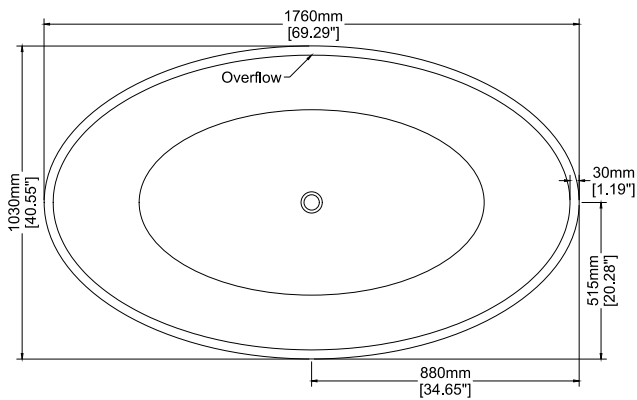

## Freestanding bath H31302

1760 x 1030 x 500 mm  
69.29 x 40.55 x 19.68 inches

Available in various reconstituted stone colours.  
Matching MarbleForm™ pop up waste included.

UV Resistant

Slip Resistant

Stain Resistant

Technical Information		
<b>Weight</b>	195 kg	/ 429.9 lbs
<b>Weight with Water</b>	575 kg	/ 1267.7 lbs
<b>Capacity</b>	380 L	/ 100 US gal
<b>Water Depth to Overflow</b>	401 mm	/ 14.61 "

\* Product features/ benefits are defined by test result of specific standard (ASTM, EN/ BS, IAPMO) with Claybrook's standard colours