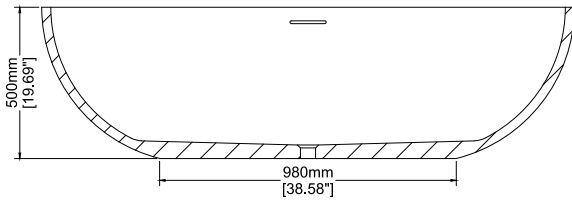

## Freestanding bath H31302

1760 x 1030 x 500 mm  
69.29 x 40.55 x 19.68 inches

Available in various reconstituted stone colours.  
Matching MarbleForm™ pop up waste included.

UV Resistant

Slip Resistant

Stain Resistant

Technical Information		
<b>Weight</b>	195 kg	/ 429.9 lbs
<b>Weight with Water</b>	575 kg	/ 1267.7 lbs
<b>Capacity</b>	380 L	/ 100 US gal
<b>Water Depth to Overflow</b>	401 mm	/ 14.61 "

\* Product features/ benefits are defined by test result of specific standard (ASTM, EN/ BS, IAPMO) with Claybrook's standard colours