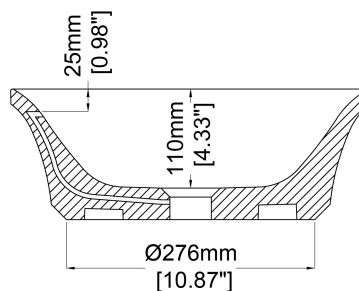

Flute Round

Countertop basin H45322

Ø400 x 145 mm

Ø15.75 x 5.71 inches

Available in various reconstituted stone colours.

Please order Chrome/ MarbleForm® pop up waste separately.

UV Resistant

Slip Resistant

Technical Information	
Weight	11 kg / 24 lbs
Weight with Water	15 kg / 33 lbs
Capacity	4 L / 1.06 US gal
Water Depth to Overflow	79 mm / 3.11 "

* All measurements are subject to change and variation.

* This specification sheet should not be used as an installation guide. Please contact Claybrook for CAD drawings.