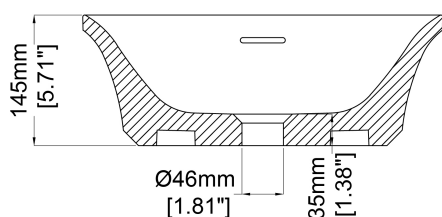

Flute Round

Countertop basin H45322

Ø400 x 145 mm

Ø15.75 x 5.71 inches

Available in various reconstituted stone colours.

Please order Chrome/ MarbleForm® pop up waste separately.

UV Resistant

Slip Resistant

Technical Information	
Weight	11 kg / 24 lbs
Weight with Water	15 kg / 33 lbs
Capacity	4 L / 1.06 US gal
Water Depth to Overflow	79 mm / 3.11 "

* All measurements are subject to change and variation.

* This specification sheet should not be used as an installation guide. Please contact Claybrook for CAD drawings.