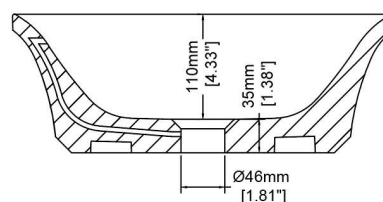

Flute Round

Countertop basin H45322

Ø400 x 145 mm

Ø15.75 x 5.71 inches

Available in various reconstituted stone colours.

Please order Chrome/ MarbleForm® pop up waste separately.

UV
Resistant

Slip
Resistant

Technical Information		
Weight	11 kg	/ 24 lbs
Weight with Water	15 kg	/ 33 lbs
Capacity	4 L	/ 1.06 US gal
Water Depth to Overflow	79 mm	/ 3.11 "

* All measurements are subject to change and variation.

* This specification sheet should not be used as an installation guide. Please contact Claybrook for CAD drawings.