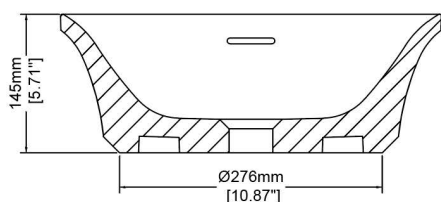

Flute Round

Countertop basin H45322

Ø400 x 145 mm

Ø15.75 x 5.71 inches

Available in various reconstituted stone colours.

Please order Chrome/ MarbleForm® pop up waste separately.

UV
Resistant

Slip
Resistant

Technical Information		
Weight	11 kg	/ 24 lbs
Weight with Water	15 kg	/ 33 lbs
Capacity	4 L	/ 1.06 US gal
Water Depth to Overflow	79 mm	/ 3.11 "

* All measurements are subject to change and variation.

* This specification sheet should not be used as an installation guide. Please contact Claybrook for CAD drawings.