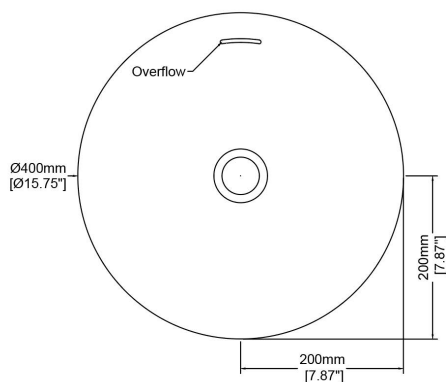

Flute Round

Countertop basin H45322

Ø400 x 145 mm

Ø15.75 x 5.71 inches

Available in various reconstituted stone colours.

Please order Chrome/ MarbleForm® pop up waste separately.

UV
Resistant

Slip
Resistant

Technical Information		
Weight	11 kg	/ 24 lbs
Weight with Water	15 kg	/ 33 lbs
Capacity	4 L	/ 1.06 US gal
Water Depth to Overflow	79 mm	/ 3.11 "

* All measurements are subject to change and variation.

* This specification sheet should not be used as an installation guide. Please contact Claybrook for CAD drawings.