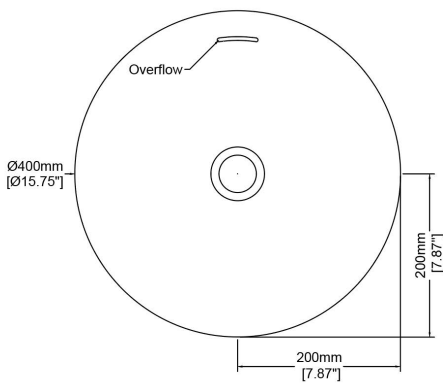

### H45322

Ø400 x 145 mm

Ø15.75 x 5.71 inches

Available in various reconstituted stone colours.

Please order Chrome/ MarbleForm™ pop up waste separately.

UV Resistant

Slip Resistant

Stain Resistant

Technical Information		
<b>Weight</b>	11 kg	/ 24 lbs
<b>Weight with Water</b>	15 kg	/ 33 lbs
<b>Capacity</b>	4 L	/ 1.06 US gal
<b>Water Depth to Overflow</b>	79 mm	/ 3.11 "

\* Product features/ benefits are defined by test result of specific standard (ASTM, EN/ BS, IAPMO) with Claybrook's standard colours