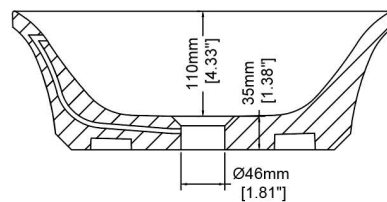

### H45322

Ø400 x 145 mm

Ø15.75 x 5.71 inches

Available in various reconstituted stone colours.

Please order Chrome/ MarbleForm™ pop up waste separately.

UV Resistant

Slip Resistant

Stain Resistant

Technical Information		
<b>Weight</b>	11 kg	/ 24 lbs
<b>Weight with Water</b>	15 kg	/ 33 lbs
<b>Capacity</b>	4 L	/ 1.06 US gal
<b>Water Depth to Overflow</b>	79 mm	/ 3.11 "

\* Product features/ benefits are defined by test result of specific standard (ASTM, EN/ BS, IAPMO) with Claybrook's standard colours