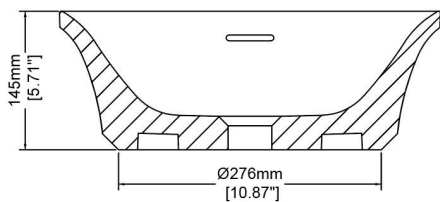

### H45322

Ø400 x 145 mm

Ø15.75 x 5.71 inches

Available in various reconstituted stone colours.

Please order Chrome/ MarbleForm™ pop up waste separately.

UV Resistant

Slip Resistant

Stain Resistant

Technical Information		
<b>Weight</b>	11 kg	/ 24 lbs
<b>Weight with Water</b>	15 kg	/ 33 lbs
<b>Capacity</b>	4 L	/ 1.06 US gal
<b>Water Depth to Overflow</b>	79 mm	/ 3.11 "

\* Product features/ benefits are defined by test result of specific standard (ASTM, EN/ BS, IAPMO) with Claybrook's standard colours