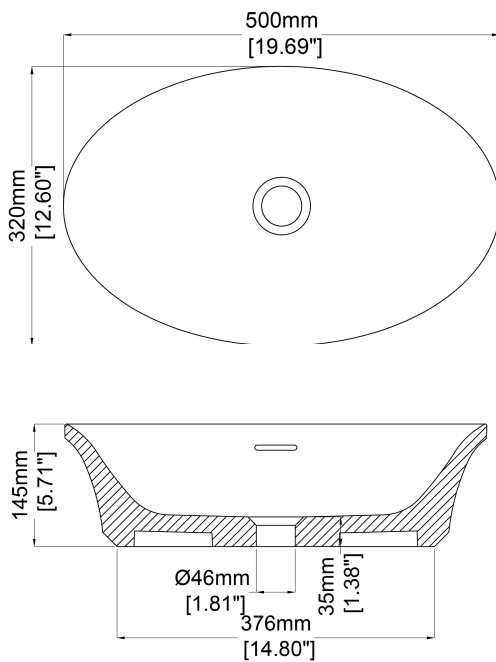

Flute Oval

Countertop basin H45321

500 x 320 x 145 mm
19.69 x 12.60 x 5.71 inches

Available in various reconstituted stone colours.

Please order Chrome/ MarbleForm™ pop up waste separately.

UV
Resistant

Slip
Resistant

Technical Information		
Weight	11 kg	/ 24 lbs
Weight with Water	16 kg	/ 35 lbs
Capacity	5 L	/ 1.32 US gal
Water Depth to Overflow	79 mm	/ 3.11 "

* Product features/ benefits are defined by test result of specific standard (ASTM, EN/ BS, IAPMO) with Claybrook's standard colours