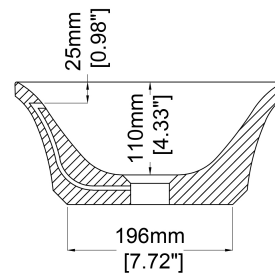

Flute Oval

Countertop basin H45321

500 x 320 x 145 mm
19.69 x 12.60 x 5.71 inches

Available in various reconstituted stone colours.

Please order Chrome/ MarbleForm™ pop up waste separately.

UV
Resistant

Slip
Resistant

Technical Information		
Weight	11 kg	/ 24 lbs
Weight with Water	16 kg	/ 35 lbs
Capacity	5 L	/ 1.32 US gal
Water Depth to Overflow	79 mm	/ 3.11 "

* Product features/ benefits are defined by test result of specific standard (ASTM, EN/ BS, IAPMO) with Claybrook's standard colours