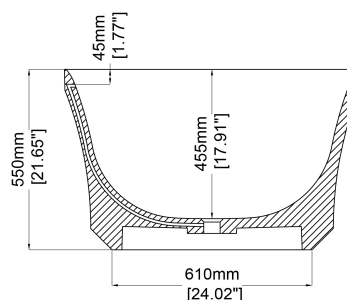

Flute

Freestanding bath H45301

1800 x 900 x 550 mm
70.87 x 35.43 x 21.65 inches

Available in various reconstituted stone colours.

Please order Chrome/ MarbleForm® pop up waste separately.

UV Resistant

Slip Resistant

Technical Information	
Weight	268 kg / 591 lbs
Weight with Water	602 kg / 1327 lbs
Capacity	334 L / 88.23 US gal
Water Depth to Overflow	401 mm / 15.79 "

* All measurements are subject to change and variation.