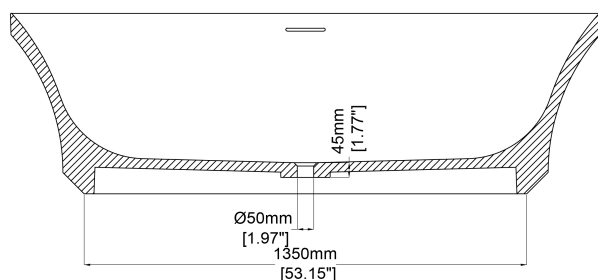

Flute

Freestanding bath H45301

1800 x 900 x 550 mm
70.87 x 35.43 x 21.65 inches

Available in various reconstituted stone colours.

Please order Chrome/ MarbleForm® pop up waste separately.

UV Resistant

Slip Resistant

Technical Information	
Weight	268 kg / 591 lbs
Weight with Water	602 kg / 1327 lbs
Capacity	334 L / 88.23 US gal
Water Depth to Overflow	401 mm / 15.79 "

* All measurements are subject to change and variation.