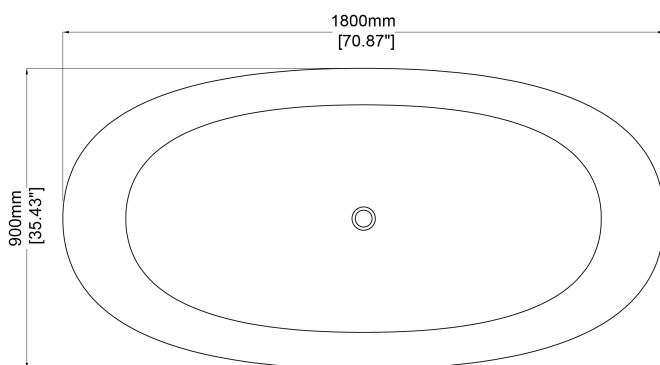

Flute

Freestanding bath H45301

1800 x 900 x 550 mm
70.87 x 35.43 x 21.65 inches

Available in various reconstituted stone colours.

Please order Chrome/ MarbleForm® pop up waste separately.

UV Resistant

Slip Resistant

Technical Information	
Weight	268 kg / 591 lbs
Weight with Water	602 kg / 1327 lbs
Capacity	334 L / 88.23 US gal
Water Depth to Overflow	401 mm / 15.79 "

* All measurements are subject to change and variation.