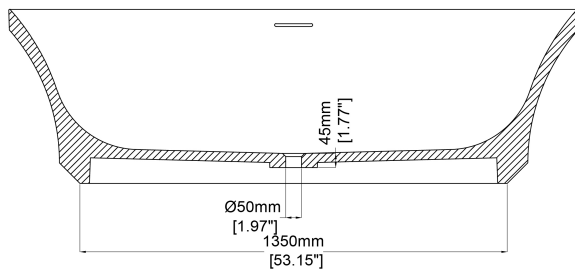

Flute

Freestanding bath H45301

1800 x 900 x 550 mm
70.87 x 35.43 x 21.65 inches

Available in various reconstituted stone colours.

Please order Chrome/ MarbleForm™ pop up waste separately.

UV Resistant

Slip Resistant

Technical Information		
Weight	268 kg	/ 591 lbs
Weight with Water	602 kg	/ 1327 lbs
Capacity	334 L	/ 88.23 US gal
Water Depth to Overflow	401 mm	/ 15.79"

* Product features/ benefits are defined by test result of specific standard (ASTM, EN/ BS, IAPMO) with Claybrook's standard colours