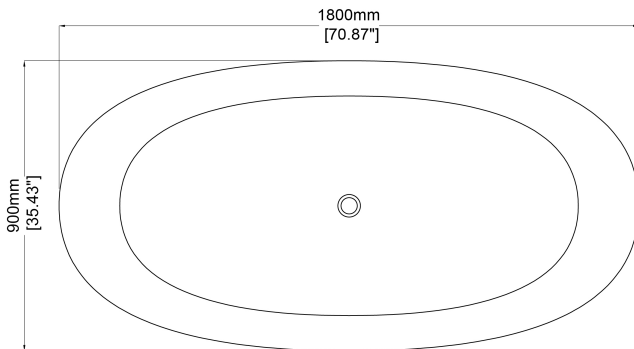

Flute

Freestanding bath H45301

1800 x 900 x 550 mm
70.87 x 35.43 x 21.65 inches

Available in various reconstituted stone colours.

Please order Chrome/ MarbleForm™ pop up waste separately.

UV Resistant

Slip Resistant

Technical Information		
Weight	268 kg	/ 591 lbs
Weight with Water	602 kg	/ 1327 lbs
Capacity	334 L	/ 88.23 US gal
Water Depth to Overflow	401 mm	/ 15.79"

* Product features/ benefits are defined by test result of specific standard (ASTM, EN/ BS, IAPMO) with Claybrook's standard colours