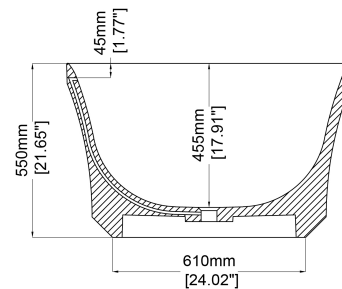

Flute

Freestanding bath H45301

1800 x 900 x 550 mm
70.87 x 35.43 x 21.65 inches

Available in various reconstituted stone colours.

Please order Chrome/ MarbleForm™ pop up waste separately.

UV Resistant

Slip Resistant

Technical Information		
Weight	268 kg	/ 591 lbs
Weight with Water	602 kg	/ 1327 lbs
Capacity	334 L	/ 88.23 US gal
Water Depth to Overflow	401 mm	/ 15.79"

* Product features/ benefits are defined by test result of specific standard (ASTM, EN/ BS, IAPMO) with Claybrook's standard colours