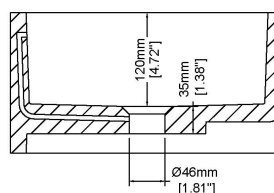

Jura

Wall hung basin

H47244

430 x 350 x 180 mm

16.93 x 13.78 x 7.09 inches

Available in various reconstituted stone colours.

Matching MarbleForm™ pop up waste included.

UV Resistant

Technical Information	
Weight	17 kg / 37 lbs
Weight with Water	27 kg / 60 lbs
Capacity	10 L / 2.64 US gal
Water Depth to Overflow	89 mm / 3.5 "

* Product features/ benefits are defined by test result of specific standard (ASTM, EN/ BS, IAPMO) with Claybrook's standard colours