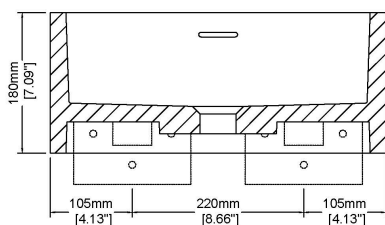

Jura

Wall hung basin

H47244

430 x 350 x 180 mm

16.93 x 13.78 x 7.09 inches

Available in various reconstituted stone colours.

Matching MarbleForm™ pop up waste included.

UV Resistant

Technical Information	
Weight	17 kg / 37 lbs
Weight with Water	27 kg / 60 lbs
Capacity	10 L / 2.64 US gal
Water Depth to Overflow	89 mm / 3.5 "

* Product features/ benefits are defined by test result of specific standard (ASTM, EN/ BS, IAPMO) with Claybrook's standard colours