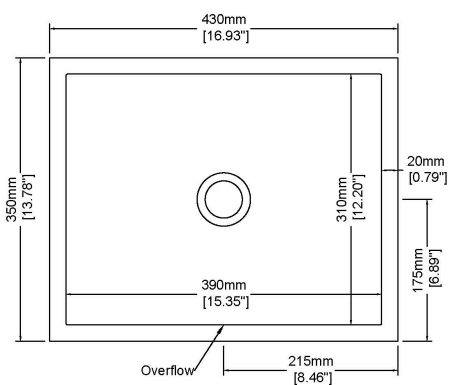

Jura

Wall hung basin

H47244

430 x 350 x 180 mm

16.93 x 13.78 x 7.09 inches

Available in various reconstituted stone colours.

Matching MarbleForm™ pop up waste included.

UV Resistant

Technical Information	
Weight	17 kg / 37 lbs
Weight with Water	27 kg / 60 lbs
Capacity	10 L / 2.64 US gal
Water Depth to Overflow	89 mm / 3.5 "

* Product features/ benefits are defined by test result of specific standard (ASTM, EN/ BS, IAPMO) with Claybrook's standard colours