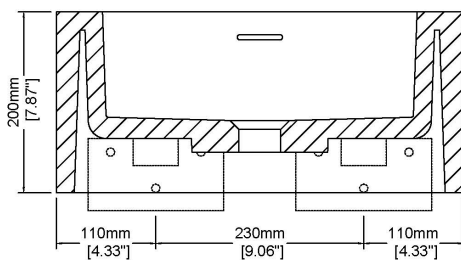

Ayla

Wall hung basin

H47242

450 x 300 x 200 mm

17.72 x 11.81 x 7.87 inches

Available in various reconstituted stone colours.

Matching MarbleForm® pop up waste included.

UV Resistant

Technical Information	
Weight	18 kg / 40 lbs
Weight with Water	25 kg / 55 lbs
Capacity	7 L / 1.85 US gal
Water Depth to Overflow	89 mm / 3.5 "

* All measurements are subject to change and variation.

* This specification sheet should not be used as an installation guide. Please contact Claybrook for CAD drawings.