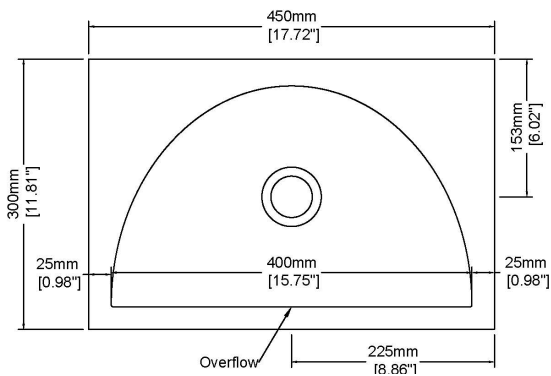

Ayla

Wall hung basin

H47242

450 x 300 x 200 mm

17.72 x 11.81 x 7.87 inches

Available in various reconstituted stone colours.

Matching MarbleForm® pop up waste included.

UV Resistant

Technical Information	
Weight	18 kg / 40 lbs
Weight with Water	25 kg / 55 lbs
Capacity	7 L / 1.85 US gal
Water Depth to Overflow	89 mm / 3.5 "

* All measurements are subject to change and variation.

* This specification sheet should not be used as an installation guide. Please contact Claybrook for CAD drawings.