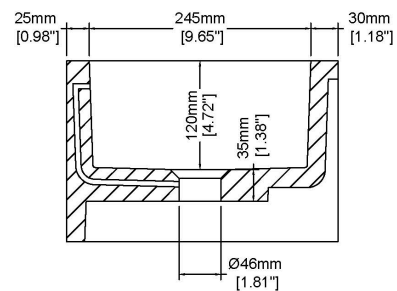

Ayla

Wall hung basin

H47242

450 x 300 x 200 mm

17.72 x 11.81 x 7.87 inches

Available in various reconstituted stone colours.

Matching MarbleForm® pop up waste included.

UV Resistant

Technical Information	
Weight	18 kg / 40 lbs
Weight with Water	25 kg / 55 lbs
Capacity	7 L / 1.85 US gal
Water Depth to Overflow	89 mm / 3.5 "

* All measurements are subject to change and variation.

* This specification sheet should not be used as an installation guide. Please contact Claybrook for CAD drawings.