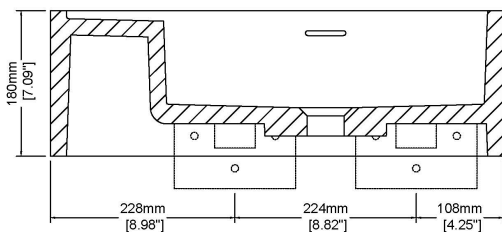

Deck

Wall hung basin

H47241

560 x 300 x 180 mm

22.05 x 11.81 x 7.09 inches

Available in various reconstituted stone colours.

Matching MarbleForm™ pop up waste included.

UV Resistant

Technical Information		
Weight	20 kg	/ 44 lbs
Weight with Water	29 kg	/ 64 lbs
Capacity	9 L	/ 2.38 US gal
Water Depth to Overflow	89 mm	/ 3.5 "

* Product features/ benefits are defined by test result of specific standard (ASTM, EN/ BS, IAPMO) with Claybrook's standard colours