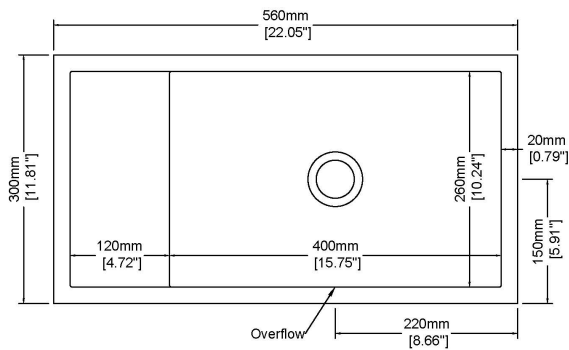

Deck

Wall hung basin

H47241

560 x 300 x 180 mm

22.05 x 11.81 x 7.09 inches

Available in various reconstituted stone colours.

Matching MarbleForm™ pop up waste included.

UV Resistant

Technical Information		
Weight	20 kg	/ 44 lbs
Weight with Water	29 kg	/ 64 lbs
Capacity	9 L	/ 2.38 US gal
Water Depth to Overflow	89 mm	/ 3.5 "

* Product features/ benefits are defined by test result of specific standard (ASTM, EN/ BS, IAPMO) with Claybrook's standard colours