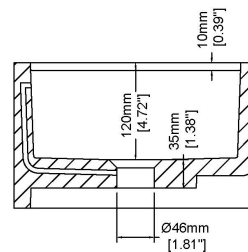

Deck

Wall hung basin

H47241

560 x 300 x 180 mm

22.05 x 11.81 x 7.09 inches

Available in various reconstituted stone colours.

Matching MarbleForm™ pop up waste included.

UV Resistant

Technical Information		
Weight	20 kg	/ 44 lbs
Weight with Water	29 kg	/ 64 lbs
Capacity	9 L	/ 2.38 US gal
Water Depth to Overflow	89 mm	/ 3.5 "

* Product features/ benefits are defined by test result of specific standard (ASTM, EN/ BS, IAPMO) with Claybrook's standard colours