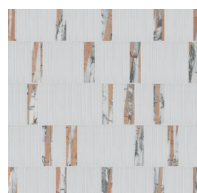

Strata

Specification Sheet

Vivid
V03411

V03411-21

V03411-22

V03411-23

V03411-24

	V03411-21 Olive	V03411-22 Lilac	V03411-23 Blush	V03411-24 Sky Blue
Colours	Luna Verde	Lilac	Twilight Pink	Azul Cielo
	Dolomite	Dolomite	Dolomite	Dolomite
	Arabescato	Transparent Resin	Arabescato	Arabescato
	Transparent Resin		Transparent Resin	Transparent Resin
Finish	Polished			
Suggested Grout Colour	White			

Technical Information	
Mounting	Mesh-mounted
Size of Repeat	305 mm x 294 mm
	11.99 " x 11.57 "
Thickness	10 mm
Area / Section	0.09 sm / 0.96 sf
Section Weight	2.16 kg / 4.75 lbs

Disclaimer

Claybrook stone products are high quality hand crafted products using the finest natural materials sourced from around the world. Stone is an organic material and as such there may be minor variations in colour, size of inclusion and shading as a result of the geological formation and these should not be considered imperfections.