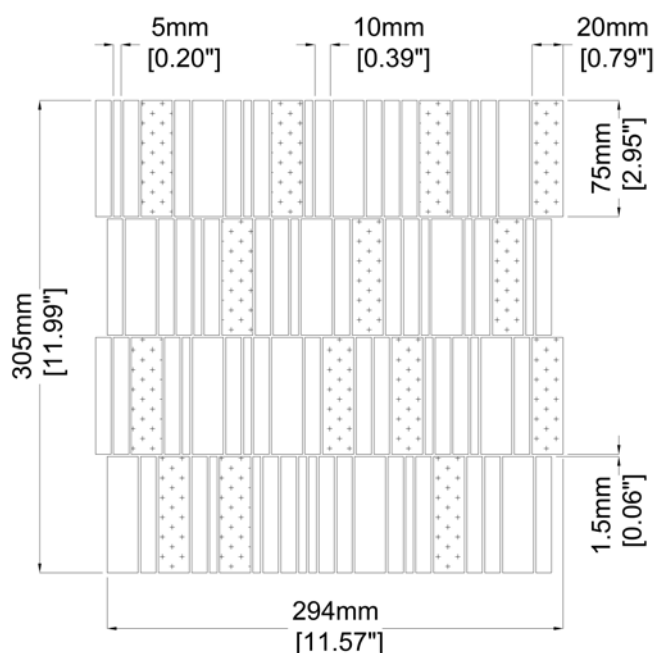

Strata

Specification Sheet

Vivid
V03411

V03411-21

V03411-22

V03411-23

V03411-24

	V03411-21 Olive	V03411-22 Lilac	V03411-23 Blush	V03411-24 Sky Blue
Colours	Luna Verde	Lilac	Twilight Pink	Azul Cielo
	Dolomite	Dolomite	Dolomite	Dolomite
	Arabescato	Transparent Resin	Arabescato	Arabescato
	Transparent Resin		Transparent Resin	Transparent Resin
Finish	Polished			
Suggested Grout Colour	White			

Technical Information	
Mounting	Mesh-mounted
Size of Repeat	305 mm x 294 mm
	11.99 " x 11.57 "
Thickness	10 mm
Area / Section	0.09 sm / 0.96 sf
Section Weight	2.16 kg / 4.75 lbs

Disclaimer

Claybrook stone products are high quality hand crafted products using the finest natural materials sourced from around the world. Stone is an organic material and as such there may be minor variations in colour, size of inclusion and shading as a result of the geological formation and these should not be considered imperfections.

* All measurements are subject to change and variation