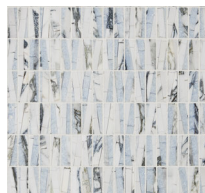

# Cracked Ice

Vivid  
V03406

V03406-22

V03406-23

V03406-24

V03406-21

	V03406-21 Olive	V03406-22 Lilac	V03406-23 Blush	V03406-24 Sky Blue
<b>Colours</b>	Luna Verde	Lilac	Twilight Pink	Azul Cielo
	Dolomite	Dolomite	Dolomite	Dolomite
	Arabescato	Transparent Resin	Arabescato	Arabescato
	Transparent Resin		Transparent Resin	Transparent Resin
<b>Finish</b>	Polished			
<b>Suggested Grout Colour</b>	White			

\* Other colours available in the Safari collection: V03406-09, V03406-10

Technical Information	
<b>Mounting</b>	Mesh-mounted
<b>Size of Repeat</b>	296 mm x 296 mm
	11.63 " x 11.63 "
<b>Thickness</b>	10 mm
<b>Area / Section</b>	0.09 sm / 0.94 sf
<b>Section Weight</b>	2.12 kg / 4.66 lbs