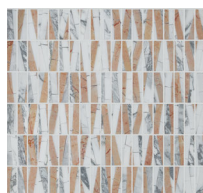

# Cracked Ice

Vivid  
V03406

V03406-22

V03406-23

V03406-24

V03406-21

	V03406-21 Olive	V03406-22 Lilac	V03406-23 Blush	V03406-24 Sky Blue
<b>Colours</b>	Luna Verde	Lilac	Twilight Pink	Azul Cielo
	Dolomite	Dolomite	Dolomite	Dolomite
	Arabescato	Transparent Resin	Arabescato	Arabescato
	Transparent Resin		Transparent Resin	Transparent Resin
<b>Finish</b>	Polished			
<b>Suggested Grout Colour</b>	White			

\* Other colours available in the Safari collection: V03406-09, V03406-10

Technical Information	
<b>Mounting</b>	Mesh-mounted
<b>Size of Repeat</b>	296 mm x 296 mm
	11.63 " x 11.63 "
<b>Thickness</b>	10 mm
<b>Area / Section</b>	0.09 sm / 0.94 sf
<b>Section Weight</b>	2.12 kg / 4.66 lbs