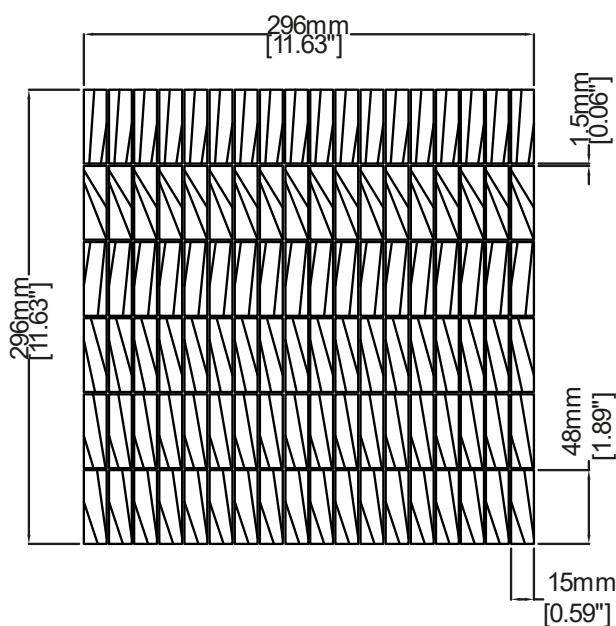

# Cracked Ice

Vivid  
V03406

V03406-22

V03406-23

V03406-24

V03406-21

	V03406-21 Olive	V03406-22 Lilac	V03406-23 Blush	V03406-24 Sky Blue
<b>Colours</b>	Luna Verde	Lilac	Twilight Pink	Azul Cielo
	Dolomite	Dolomite	Dolomite	Dolomite
	Arabescato	Transparent Resin	Arabescato	Arabescato
	Transparent Resin		Transparent Resin	Transparent Resin
<b>Finish</b>	Polished			
<b>Suggested Grout Colour</b>	White			

\* Other colours available in the Safari collection: V03406-09, V03406-10

Technical Information	
<b>Mounting</b>	Mesh-mounted
<b>Size of Repeat</b>	296 mm x 296 mm
	11.63 " x 11.63 "
<b>Thickness</b>	10 mm
<b>Area / Section</b>	0.09 sm / 0.94 sf
<b>Section Weight</b>	2.12 kg / 4.66 lbs

\* All measurements are subject to change and variation