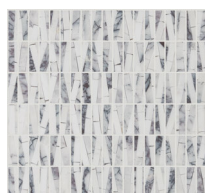

# Cracked Ice

Vivid  
V03406

V03406-22

V03406-23

V03406-24

V03406-21

	V03406-21 Olive	V03406-22 Lilac	V03406-23 Blush	V03406-24 Sky Blue
<b>Colours</b>	Luna Verde	Lilac	Twilight Pink	Azul Cielo
	Dolomite	Dolomite	Dolomite	Dolomite
	Arabescato	Transparent Resin	Arabescato	Arabescato
	Transparent Resin		Transparent Resin	Transparent Resin
<b>Finish</b>	Polished			
<b>Suggested Grout Colour</b>	White			

\* Other colours available in the Safari collection: V03406-09, V03406-10

Technical Information	
<b>Mounting</b>	Mesh-mounted
<b>Size of Repeat</b>	296 mm x 296 mm
	11.63 " x 11.63 "
<b>Thickness</b>	10 mm
<b>Area / Section</b>	0.09 sm / 0.94 sf
<b>Section Weight</b>	2.12 kg / 4.66 lbs