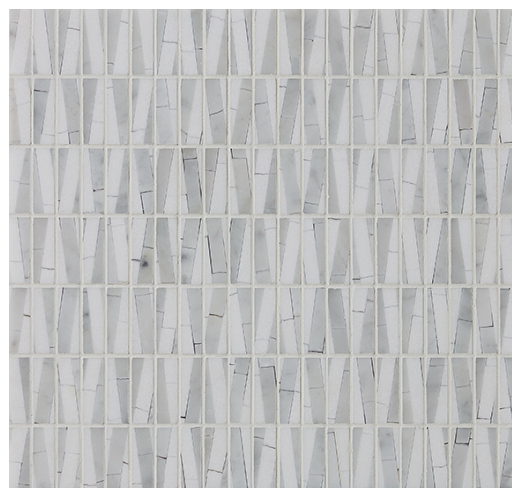

Cracked Ice

Safari
V03406

V03406-10

V03406-09

	V03406-09	V03406-10
Colours	Bianco Carrara	Silver Travertino
	White Thassos	Athens Grey
	Transparent Resin	Transparent Resin
Finish	Polished	
Suggested Grout Colour	White	Medium Grey

* Other colours available in the Vivid collection: V03406-21, V03406-22, V03406-23, V03406-24

Technical Information	
Mounting	Mesh-mounted
Size of Repeat	296 mm x 296 mm
	11.63 " x 11.63 "
Thickness	10 mm
Area / Section	0.09 sm / 0.94 sf
Section Weight	2.12 kg / 4.66 lbs