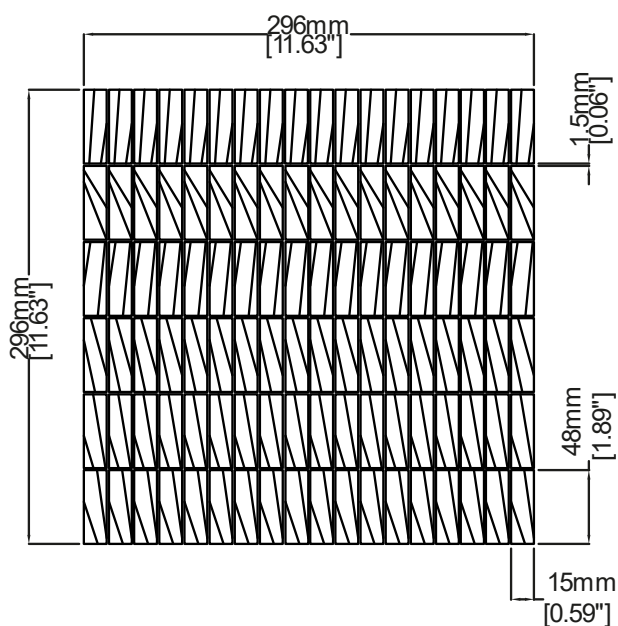

Cracked Ice

Safari
V03406

V03406-10

V03406-09

	V03406-09	V03406-10
Colours	Bianco Carrara	Silver Travertino
	White Thassos	Athens Grey
	Transparent Resin	Transparent Resin
Finish	Polished	
Suggested Grout Colour	White	Medium Grey

* Other colours available in the Vivid collection: V03406-21, V03406-22, V03406-23, V03406-24

Technical Information	
Mounting	Mesh-mounted
Size of Repeat	296 mm x 296 mm
	11.63 " x 11.63 "
Thickness	10 mm
Area / Section	0.09 sm / 0.94 sf
Section Weight	2.12 kg / 4.66 lbs