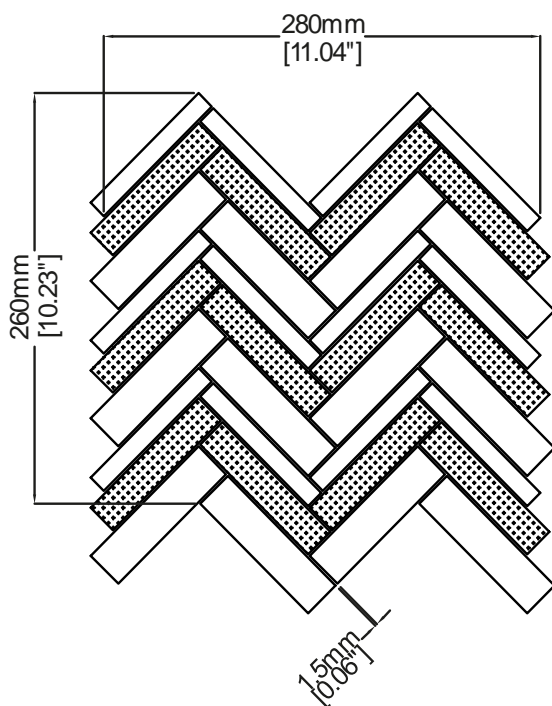

Offset Herringbone

Vivid
V03403

V03403-22

V03403-23

V03403-24

V03403-21

	V03403-21 Olive	V03403-22 Lilac	V03403-23 Blush	V03403-24 Sky Blue
Colours	Luna Verde	Lilac	Twilight Pink	Azul Cielo
	Dolomite	Dolomite	Dolomite	Dolomite
	Arabescato	Transparent Resin	Arabescato	Arabescato
	Transparent Resin		Transparent Resin	Transparent Resin
Finish	Polished			
Suggested Grout Colour	White			

* Other colours available in the Safari collection: V03403-09, V03403-10

Technical Information	
Mounting	Mesh-mounted
Size of Repeat	260 mm x 280mm
	10.23 " x 11.04 "
Thickness	10 mm
Area / Section	0.07 sm / 0.78 sf
Section Weight	1.76 kg / 3.87 lbs