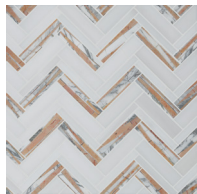

Offset Herringbone

Vivid
V03403

V03403-22

V03403-23

V03403-24

V03403-21

	V03403-21 Olive	V03403-22 Lilac	V03403-23 Blush	V03403-24 Sky Blue
Colours	Luna Verde	Lilac	Twilight Pink	Azul Cielo
	Dolomite	Dolomite	Dolomite	Dolomite
	Arabescato	Transparent Resin	Arabescato	Arabescato
	Transparent Resin		Transparent Resin	Transparent Resin
Finish	Polished			
Suggested Grout Colour	White			

* Other colours available in the Safari collection: V03403-09, V03403-10

Technical Information	
Mounting	Mesh-mounted
Size of Repeat	260 mm x 280mm
	10.23 " x 11.04 "
Thickness	10 mm
Area / Section	0.07 sm / 0.78 sf
Section Weight	1.76 kg / 3.87 lbs