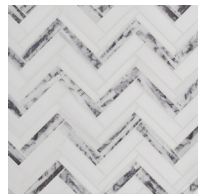

Offset Herringbone

Vivid
V03403

V03403-22

V03403-23

V03403-24

V03403-21

	V03403-21 Olive	V03403-22 Lilac	V03403-23 Blush	V03403-24 Sky Blue
Colours	Luna Verde	Lilac	Twilight Pink	Azul Cielo
	Dolomite	Dolomite	Dolomite	Dolomite
	Arabescato	Transparent Resin	Arabescato	Arabescato
	Transparent Resin		Transparent Resin	Transparent Resin
Finish	Polished			
Suggested Grout Colour	White			

* Other colours available in the Safari collection: V03403-09, V03403-10

Technical Information	
Mounting	Mesh-mounted
Size of Repeat	260 mm x 280mm
	10.23 " x 11.04 "
Thickness	10 mm
Area / Section	0.07 sm / 0.78 sf
Section Weight	1.76 kg / 3.87 lbs