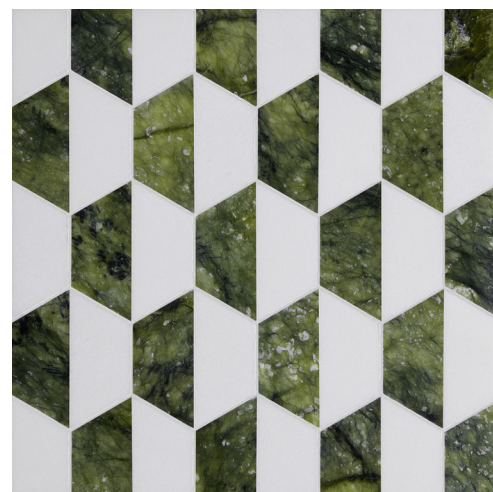

Reflection

Vivid
V02216

V02216-21

V02216-22

V02216-23

V02216-24

	V02216-21 Olive	V02216-22 Lilac	V02216-23 Blush	V02216-24 Sky Blue
Colours	Luna Verde	Lilac	Twilight Pink	Azul Cielo
	White Thassos	White Thassos	White Thassos	White Thassos
Finish	Honed			
Suggested Grout Colour	White			

* Other colours available in the Urban collection: V02216-01, V02216-02

Technical Information	
Mounting	Mesh-mounted
Size of Repeat	304 mm x 351 mm
	11.96 " x 13.82 "
Thickness	10 mm
Area / Section	0.11 sm / 1.15 sf
Section Weight	2.50 kg / 5.50 lbs