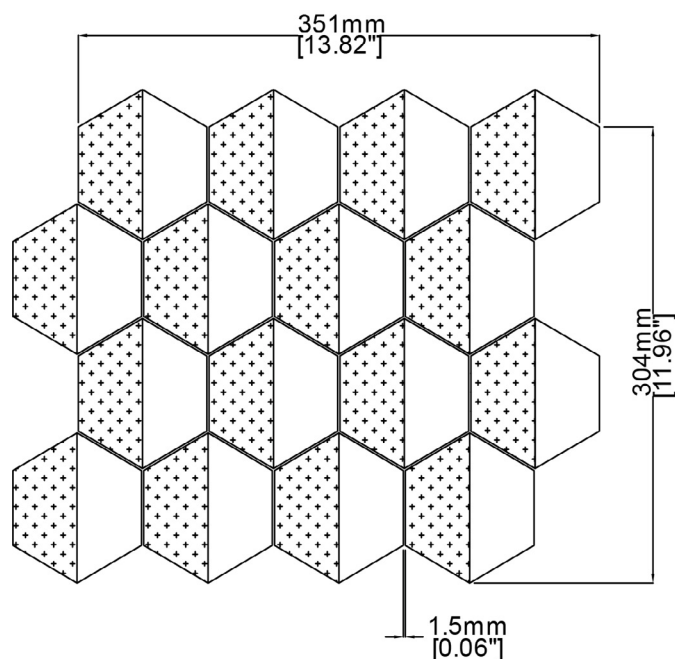

* Other colours available in the Urban collection: V02216-01, V02216-02

Technical Information	
Mounting	Mesh-mounted
Size of Repeat	304 mm x 351 mm
	11.96 " x 13.82 "
Thickness	10 mm
Area / Section	0.11 sm / 1.15 sf
Section Weight	2.50 kg / 5.50 lbs