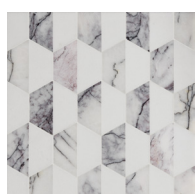

Reflection

Vivid
V02216

V02216-21

V02216-22

V02216-23

V02216-24

	V02216-21 Olive	V02216-22 Lilac	V02216-23 Blush	V02216-24 Sky Blue
Colours	Luna Verde	Lilac	Twilight Pink	Azul Cielo
	White Thassos	White Thassos	White Thassos	White Thassos
Finish	Honed			
Suggested Grout Colour	White			

* Other colours available in the Urban collection: V02216-01, V02216-02

Technical Information	
Mounting	Mesh-mounted
Size of Repeat	304 mm x 351 mm
	11.96 " x 13.82 "
Thickness	10 mm
Area / Section	0.11 sm / 1.15 sf
Section Weight	2.50 kg / 5.50 lbs