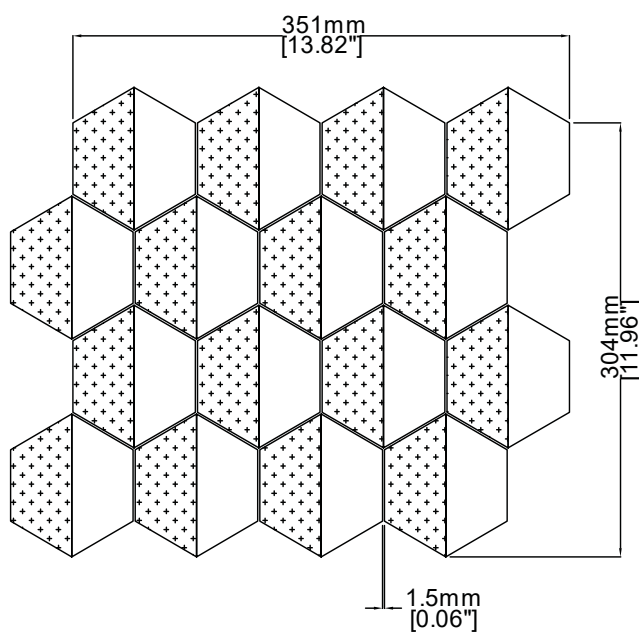

Reflection

Urban
V02216

V02216-02

V02216-01

	V02216-01	V02216-02
Colours	Bianco Carrara	Calacatta Borghini
	White Thassos	White Thassos
Finish	Honed	
Suggested Grout Colour	White	

* Other colours available in the Vivid collection: V02216-21, V02216-22, V02216-23, V02216-24

Technical Information	
Mounting	Mesh-mounted
Size of Repeat	304 mm x 351 mm
	11.96 " x 13.82 "
Thickness	10 mm
Area / Section	0.11 sm / 1.15 sf
Section Weight	2.50 kg / 5.50 lbs

Disclaimer

Claybrook stone products are high quality hand crafted products using the finest natural materials sourced from around the world. Stone is an organic material and as such there may be minor variations in colour, size of inclusion and shading as a result of the geological formation and these should not be considered imperfections.