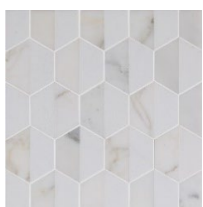

Reflection

Urban
V02216

V02216-02

V02216-01

	V02216-01	V02216-02
Colours	Bianco Carrara	Calacatta Borghini
	White Thassos	White Thassos
Finish	Honed	
Suggested Grout Colour	White	

* Other colours available in the Vivid collection: V02216-21, V02216-22, V02216-23, V02216-24

Technical Information	
Mounting	Mesh-mounted
Size of Repeat	304 mm x 351 mm
	11.96 " x 13.82 "
Thickness	10 mm
Area / Section	0.11 sm / 1.15 sf
Section Weight	2.50 kg / 5.50 lbs

Disclaimer

Claybrook stone products are high quality hand crafted products using the finest natural materials sourced from around the world. Stone is an organic material and as such there may be minor variations in colour, size of inclusion and shading as a result of the geological formation and these should not be considered imperfections.