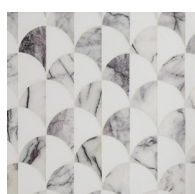

# Scallop

Vivid  
V02215

V02215-22

V02215-23

V02215-24

V02215-21

|                               | V02215-21 Olive | V02215-22 Lilac | V02215-23 Blush | V02215-24 Sky Blue |
|-------------------------------|-----------------|-----------------|-----------------|--------------------|
| <b>Colours</b>                | Luna Verde      | Lilac           | Twilight Pink   | Azul Cielo         |
|                               | White Thassos   | White Thassos   | White Thassos   | White Thassos      |
| <b>Finish</b>                 | Honed           |                 |                 |                    |
| <b>Suggested Grout Colour</b> | White           |                 |                 |                    |

\* Other colours available in the Urban collection: V02215-01, V02215-02

| Technical Information |                    |
|-----------------------|--------------------|
| <b>Mounting</b>       | Mesh-mounted       |
| <b>Size of Repeat</b> | 299mm x 303 mm     |
|                       | 11.75 " x 11.92 "  |
| <b>Thickness</b>      | 10 mm              |
| <b>Area / Section</b> | 0.09 sm / 0.97 sf  |
| <b>Section Weight</b> | 3.10 kg / 6.82 lbs |