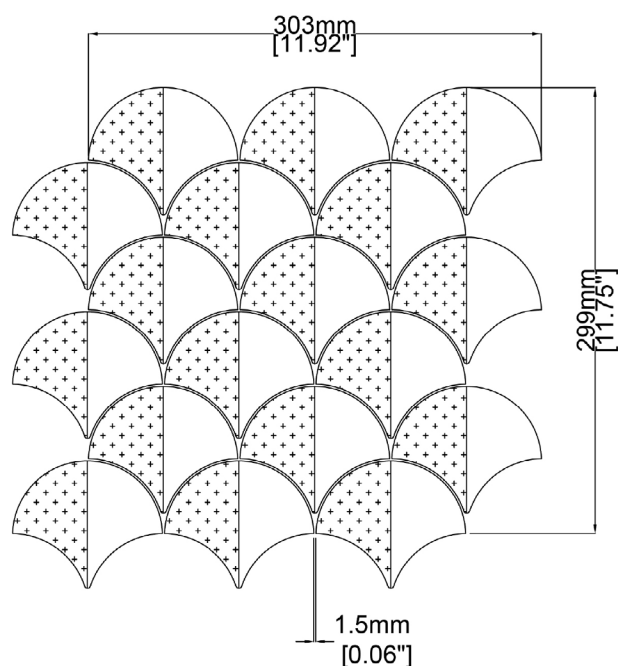

# Scallop

Vivid  
V02215

V02215-22

V02215-23

V02215-24

V02215-21

|                               | V02215-21 Olive | V02215-22 Lilac | V02215-23 Blush | V02215-24 Sky Blue |
|-------------------------------|-----------------|-----------------|-----------------|--------------------|
| <b>Colours</b>                | Luna Verde      | Lilac           | Twilight Pink   | Azul Cielo         |
|                               | White Thassos   | White Thassos   | White Thassos   | White Thassos      |
| <b>Finish</b>                 | Honed           |                 |                 |                    |
| <b>Suggested Grout Colour</b> | White           |                 |                 |                    |

\* Other colours available in the Urban collection: V02215-01, V02215-02

| Technical Information |                    |
|-----------------------|--------------------|
| <b>Mounting</b>       | Mesh-mounted       |
| <b>Size of Repeat</b> | 299mm x 303 mm     |
|                       | 11.75 " x 11.92 "  |
| <b>Thickness</b>      | 10 mm              |
| <b>Area / Section</b> | 0.09 sm / 0.97 sf  |
| <b>Section Weight</b> | 3.10 kg / 6.82 lbs |