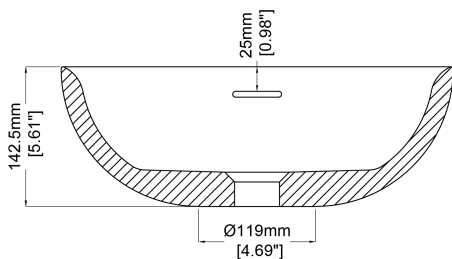

### H30121

Ø400 x 142.5 mm

Ø15.75 x 5.61 inches

Available in various reconstituted stone colours.

Please order Chrome/ MarbleForm™ pop up waste separately.

UV Resistant

Slip Resistant

Stain Resistant

Technical Information		
<b>Weight</b>	8.5 kg	/ 19 lbs
<b>Weight with Water</b>	14.5 kg	/ 32 lbs
<b>Capacity</b>	6 L	/ 1.59 US gal
<b>Water Depth to Overflow</b>	76.5 mm	/ 3.01 "

\* Product features/ benefits are defined by test result of specific standard (ASTM, EN/ BS, IAPMO) with Claybrook's standard colours