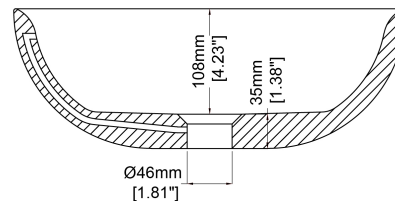

### H30121

Ø400 x 142.5 mm

Ø15.75 x 5.61 inches

Available in various reconstituted stone colours.

Please order Chrome/ MarbleForm™ pop up waste separately.

UV Resistant

Slip Resistant

Stain Resistant

Technical Information		
<b>Weight</b>	8.5 kg	/ 19 lbs
<b>Weight with Water</b>	14.5 kg	/ 32 lbs
<b>Capacity</b>	6 L	/ 1.59 US gal
<b>Water Depth to Overflow</b>	76.5 mm	/ 3.01 "

\* Product features/ benefits are defined by test result of specific standard (ASTM, EN/ BS, IAPMO) with Claybrook's standard colours