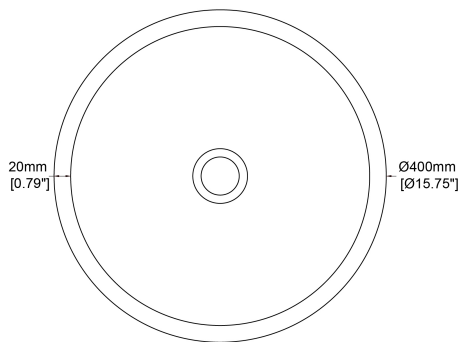

### H30121

Ø400 x 142.5 mm

Ø15.75 x 5.61 inches

Available in various reconstituted stone colours.

Please order Chrome/ MarbleForm™ pop up waste separately.

UV Resistant

Slip Resistant

Stain Resistant

Technical Information		
<b>Weight</b>	8.5 kg	/ 19 lbs
<b>Weight with Water</b>	14.5 kg	/ 32 lbs
<b>Capacity</b>	6 L	/ 1.59 US gal
<b>Water Depth to Overflow</b>	76.5 mm	/ 3.01 "

\* Product features/ benefits are defined by test result of specific standard (ASTM, EN/ BS, IAPMO) with Claybrook's standard colours