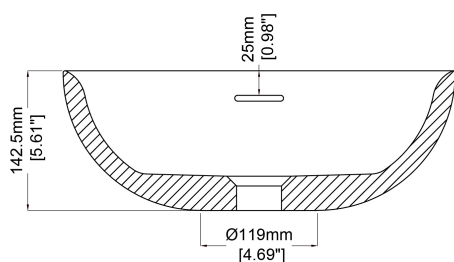

Ovo

Countertop basin H30121

Ø400 x 142.5 mm

Ø15.75 x 5.61 inches

Available in various reconstituted stone colours.

Please order Chrome/ MarbleForm® pop up waste separately.

UV
Resistant

Slip
Resistant

Technical Information		
Weight	8.5 kg	/ 19 lbs
Weight with Water	14.5 kg	/ 32 lbs
Capacity	6 L	/ 1.59 US gal
Water Depth to Overflow	76.5 mm	/ 3.01 "

* All measurements are subject to change and variation.