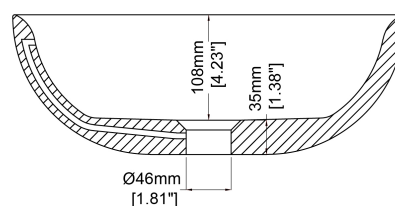

Ovo

Countertop basin H30121

Ø400 x 142.5 mm

Ø15.75 x 5.61 inches

Available in various reconstituted stone colours.

Please order Chrome/ MarbleForm® pop up waste separately.

UV
Resistant

Slip
Resistant

Technical Information		
Weight	8.5 kg	/ 19 lbs
Weight with Water	14.5 kg	/ 32 lbs
Capacity	6 L	/ 1.59 US gal
Water Depth to Overflow	76.5 mm	/ 3.01 "

* All measurements are subject to change and variation.