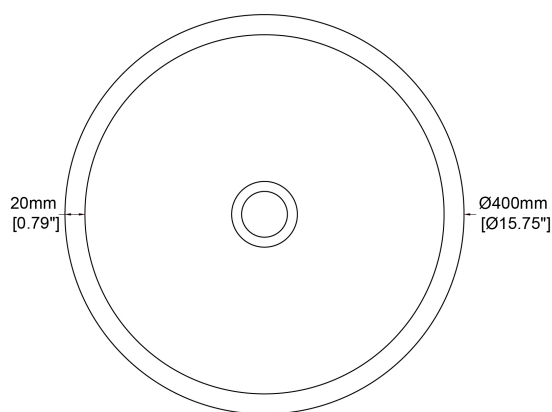

Ovo

Countertop basin H30121

Ø400 x 142.5 mm

Ø15.75 x 5.61 inches

Available in various reconstituted stone colours.

Please order Chrome/ MarbleForm® pop up waste separately.

UV
Resistant

Slip
Resistant

Technical Information		
Weight	8.5 kg	/ 19 lbs
Weight with Water	14.5 kg	/ 32 lbs
Capacity	6 L	/ 1.59 US gal
Water Depth to Overflow	76.5 mm	/ 3.01 "

* All measurements are subject to change and variation.