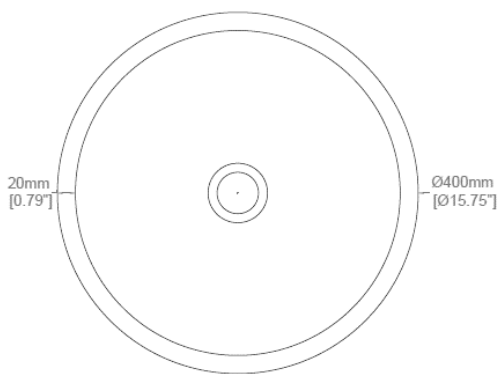

Ovo

Specification Sheet

Countertop basin

H30121

400 x 400 x 143 mm

15.75 x 15.75 x 5.61 inches

Available in various reconstituted stone colours.

Please order Chrome / MarbleForm™ pop up waste separately.

Technical Information	
Weight	9 kg / 20 lbs
Weight with Water	15 kg / 33 lbs
Capacity	6 L / 1.58 US gal
Water Depth to Overflow	77 mm / 3.03 inches

* Due to the hand-finished nature of our products, minor variation in dimensions can be expected.