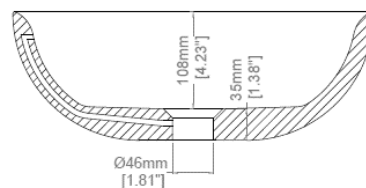

Ovo

Specification Sheet

Countertop basin

H30121

400 x 400 x 143 mm

15.75 x 15.75 x 5.61 inches

Available in various reconstituted stone colours.

Please order Chrome / MarbleForm™ pop up waste separately.

Technical Information	
Weight	9 kg / 20 lbs
Weight with Water	15 kg / 33 lbs
Capacity	6 L / 1.58 US gal
Water Depth to Overflow	77 mm / 3.03 inches

* Due to the hand-finished nature of our products, minor variation in dimensions can be expected.