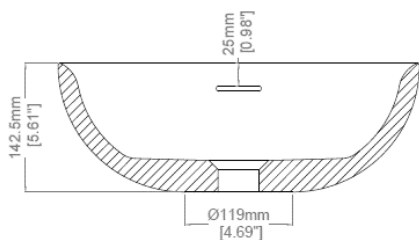

Ovo

Specification Sheet

Countertop basin

H30121

400 x 400 x 143 mm

15.75 x 15.75 x 5.61 inches

Available in various reconstituted stone colours.

Please order Chrome / MarbleForm™ pop up waste separately.

Technical Information	
Weight	9 kg / 20 lbs
Weight with Water	15 kg / 33 lbs
Capacity	6 L / 1.58 US gal
Water Depth to Overflow	77 mm / 3.03 inches

* Due to the hand-finished nature of our products, minor variation in dimensions can be expected.