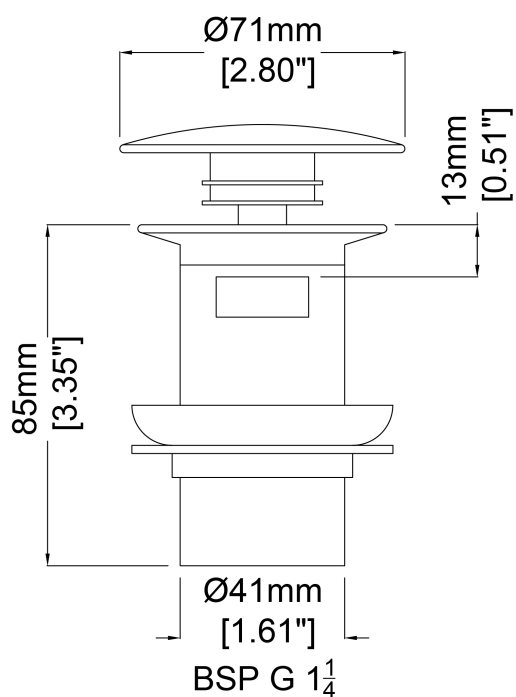

Chrome / MarbleForm® pop-up waste for basins
J89602

Ø71 mm

Ø2.80 inches

Available in various reconstituted stone colours.

Description	Available Colours
Chrome / MarbleForm® pop-up waste for basins	<p>This item is available in all of our MarbleForm® colours, please refer to the colour palette online.</p> <p>Our bathware items can also be ordered in select stones and marbles, please contact customer service for further details.</p>

* All measurements are subject to change and variation.

* This specification sheet should not be used as an installation guide. Please contact Claybrook for CAD drawings.