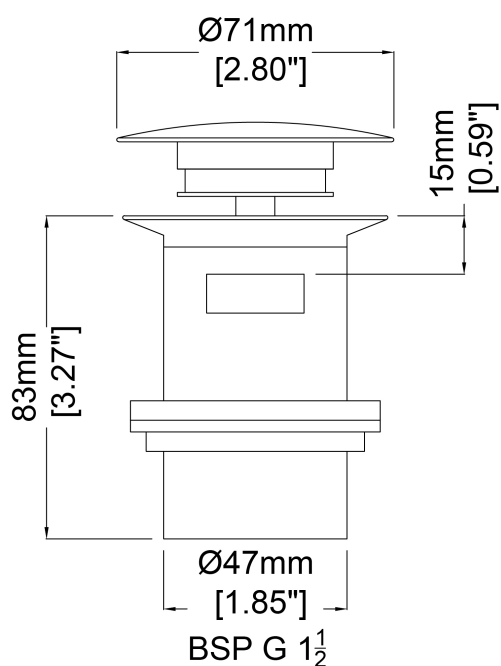

**Chrome / MarbleForm® pop-up waste for baths
J89601**

Ø71 mm

Ø2.80 inches

Available in various reconstituted stone colours.

Description	Available Colours
Chrome / MarbleForm® pop-up waste for baths	This item is available in all of our MarbleForm® colours, please refer to the colour palette online. Our bathware items can also be ordered in select stones and marbles, please contact customer service for further details.

* All measurements are subject to change and variation.

* This specification sheet should not be used as an installation guide. Please contact Claybrook for CAD drawings.