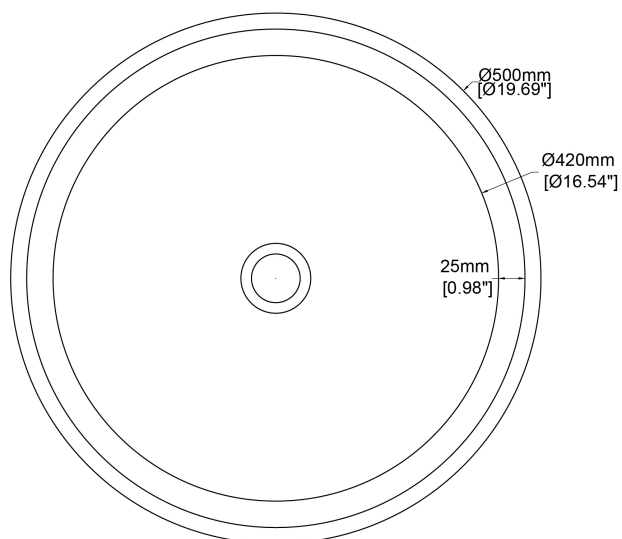

## Marble countertop basin H49931

Ø500 x 185 mm

Ø19.69 x 7.28 inches

Available in various reconstituted stone colours.

Please order Chrome/ MarbleForm® pop up waste separately.

UV Resistant

Slip Resistant

Stain Resistant

Technical Information		
<b>Weight</b>	54 kg	/ 119 lbs
<b>Weight with Water</b>	74 kg	/ 163 lbs
<b>Capacity</b>	20 L	/ 5.28 US gal

\* All measurements are subject to change and variation.

\* This specification sheet should not be used as an installation guide. Please contact Claybrook for CAD drawings.