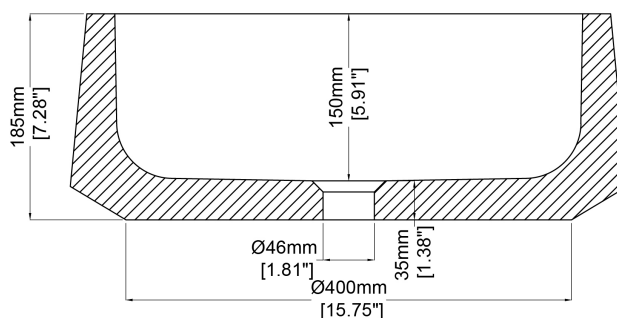

## Marble countertop basin H49931

Ø500 x 185 mm

Ø19.69 x 7.28 inches

Available in various reconstituted stone colours.

Please order Chrome/ MarbleForm® pop up waste separately.

UV Resistant

Slip Resistant

Stain Resistant

Technical Information		
<b>Weight</b>	54 kg	/ 119 lbs
<b>Weight with Water</b>	74 kg	/ 163 lbs
<b>Capacity</b>	20 L	/ 5.28 US gal

\* All measurements are subject to change and variation.

\* This specification sheet should not be used as an installation guide. Please contact Claybrook for CAD drawings.