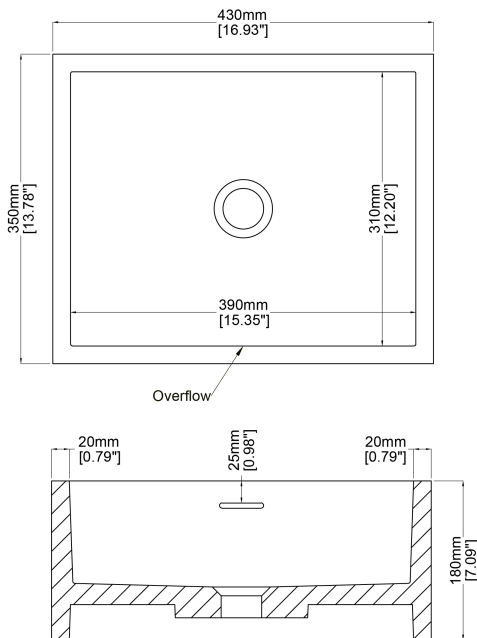

Jura

Wall hung basin

H47244

430 x 350 x 180 mm

16.93 x 13.78 x 7.09 inches

Available in various reconstituted stone colours.

Please order Chrome/ MarbleForm™ pop up waste separately.

UV Resistant

Technical Information	
Weight	17 kg / 37 lbs
Weight with Water	27 kg / 60 lbs
Capacity	10 L / 2.64 US gal
Water Depth to Overflow	89 mm / 3.5 "

* Product features/ benefits are defined by test result of specific standard (ASTM, EN/ BS, IAPMO) with Claybrook's standard colours