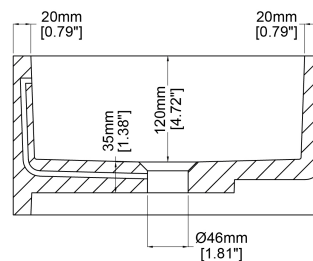

Jura

Wall hung basin

H47244

430 x 350 x 180 mm

16.93 x 13.78 x 7.09 inches

Available in various reconstituted stone colours.

Please order Chrome/ MarbleForm™ pop up waste separately.

UV Resistant

Technical Information	
Weight	17 kg / 37 lbs
Weight with Water	27 kg / 60 lbs
Capacity	10 L / 2.64 US gal
Water Depth to Overflow	89 mm / 3.5 "

* Product features/ benefits are defined by test result of specific standard (ASTM, EN/ BS, IAPMO) with Claybrook's standard colours