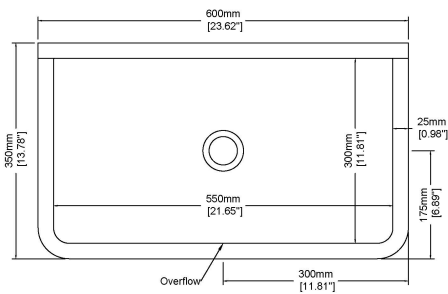

## Wall hung basin

H47243

600 x 350 x 470 mm  
23.62 x 13.78 x 18.50 inches

Available in various reconstituted stone colours.

Please order Chrome/ MarbleForm™ pop up waste separately.

UV Resistant

Slip Resistant

Technical Information		
<b>Weight</b>	35 kg	/ 77 lbs
<b>Weight with Water</b>	51 kg	/ 112 lbs
<b>Capacity</b>	16 L	/ 4.23 US gal
<b>Water Depth to Overflow</b>	99 mm	/ 3.9 "

- \* Product features/ benefits are defined by test result of specific standard (ASTM, EN/ BS, IAPMO) with Claybrook's standard colours
- \* All measurements are subject to change and variation.
- \* This specification sheet should not be used as an installation guide. Please contact Claybrook for CAD drawings.
- \*\* Please refer to specification sheet no.J89801 for mounting bracket details. Brackets sold separately.
- \*\* Please contact Claybrook for any holes pre-drilled for tapware installation.