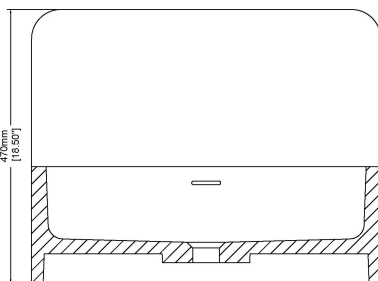

## Wall hung basin

H47243

600 x 350 x 470 mm  
23.62 x 13.78 x 18.50 inches

Available in various reconstituted stone colours.

Please order Chrome/ MarbleForm™ pop up waste separately.

UV Resistant

Slip Resistant

Technical Information		
<b>Weight</b>	35 kg	/ 77 lbs
<b>Weight with Water</b>	51 kg	/ 112 lbs
<b>Capacity</b>	16 L	/ 4.23 US gal
<b>Water Depth to Overflow</b>	99 mm	/ 3.9 "

- \* Product features/ benefits are defined by test result of specific standard (ASTM, EN/ BS, IAPMO) with Claybrook's standard colours
- \* All measurements are subject to change and variation.
- \* This specification sheet should not be used as an installation guide. Please contact Claybrook for CAD drawings.
- \*\* Please refer to specification sheet no.J89801 for mounting bracket details. Brackets sold separately.
- \*\* Please contact Claybrook for any holes pre-drilled for tapware installation.