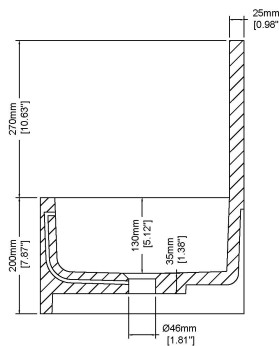

## Wall hung basin

H47243

600 x 350 x 470 mm  
23.62 x 13.78 x 18.50 inches

Available in various reconstituted stone colours.

Please order Chrome/ MarbleForm™ pop up waste separately.

UV Resistant

Slip Resistant

Technical Information		
<b>Weight</b>	35 kg	/ 77 lbs
<b>Weight with Water</b>	51 kg	/ 112 lbs
<b>Capacity</b>	16 L	/ 4.23 US gal
<b>Water Depth to Overflow</b>	99 mm	/ 3.9 "

- \* Product features/ benefits are defined by test result of specific standard (ASTM, EN/ BS, IAPMO) with Claybrook's standard colours
- \* All measurements are subject to change and variation.
- \* This specification sheet should not be used as an installation guide. Please contact Claybrook for CAD drawings.
- \*\* Please refer to specification sheet no.J89801 for mounting bracket details. Brackets sold separately.
- \*\* Please contact Claybrook for any holes pre-drilled for tapware installation.