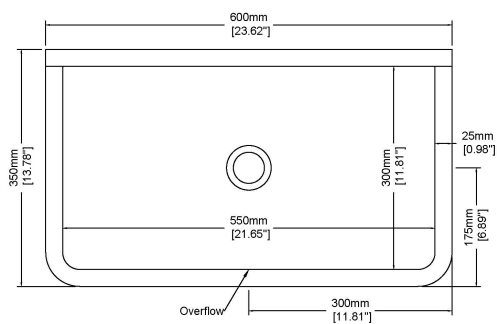

## Wall hung basin

H47243

600 x 350 x 470 mm

23.62 x 13.78 x 18.50 inches

Available in various reconstituted stone colours.

Please order Chrome/ MarbleForm® pop up waste separately.

UV Resistant

Slip Resistant

Technical Information	
<b>Weight</b>	35 kg / 77 lbs
<b>Weight with Water</b>	51 kg / 112 lbs
<b>Capacity</b>	16 L / 4.23 US gal
<b>Water Depth to Overflow</b>	99 mm / 3.9 "

\* All measurements are subject to change and variation.