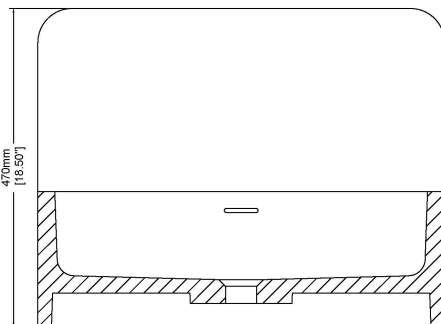

## Wall hung basin

H47243

600 x 350 x 470 mm

23.62 x 13.78 x 18.50 inches

Available in various reconstituted stone colours.

Please order Chrome/ MarbleForm® pop up waste separately.

UV Resistant

Slip Resistant

Technical Information	
<b>Weight</b>	35 kg / 77 lbs
<b>Weight with Water</b>	51 kg / 112 lbs
<b>Capacity</b>	16 L / 4.23 US gal
<b>Water Depth to Overflow</b>	99 mm / 3.9 "

\* All measurements are subject to change and variation.