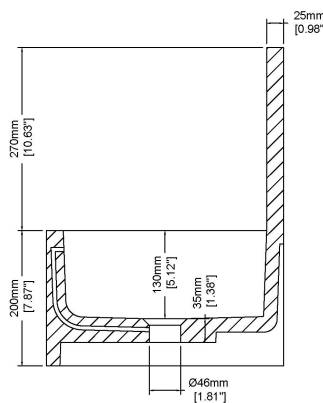

## Wall hung basin

H47243

600 x 350 x 470 mm

23.62 x 13.78 x 18.50 inches

Available in various reconstituted stone colours.

Please order Chrome/ MarbleForm® pop up waste separately.

UV Resistant

Slip Resistant

Technical Information	
<b>Weight</b>	35 kg / 77 lbs
<b>Weight with Water</b>	51 kg / 112 lbs
<b>Capacity</b>	16 L / 4.23 US gal
<b>Water Depth to Overflow</b>	99 mm / 3.9 "

\* All measurements are subject to change and variation.