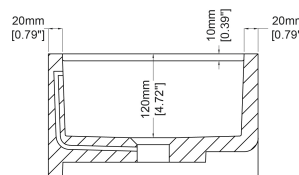

Deck

Wall hung basin

H47241

560 x 300 x 180 mm

22.05 x 11.81 x 7.09 inches

Available in various reconstituted stone colours.

Please order Chrome/ MarbleForm™ pop up waste separately.

- UV Resistant
- Slip Resistant
- Stain Resistant
- Easy to Clean and Maintain
- cUPC Certified
- CE Certified

Technical Information		
Weight	20 kg	/ 44 lbs
Weight with Water	29 kg	/ 64 lbs
Capacity	9 L	/ 2.38 US gal
Water Depth to Overflow	89 mm	/ 3.5 "

- * Product features/ benefits are defined by test result of specific standard (ASTM, EN/ BS, IAPMO) with Claybrook's standard colours
- * All measurements are subject to change and variation.
- * This specification sheet should not be used as an installation guide. Please contact Claybrook for CAD drawings.
- ** Please refer to specification sheet no.J89801 for mounting bracket details. Brackets sold separately.