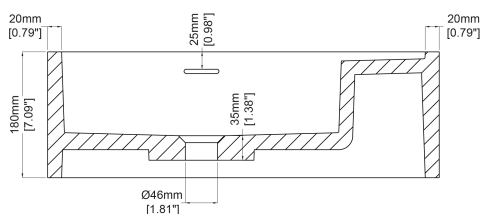

Deck

Wall hung basin

H47241

560 x 300 x 180 mm

22.05 x 11.81 x 7.09 inches

Available in various reconstituted stone colours.

Please order Chrome/ MarbleForm™ pop up waste separately.

- UV Resistant
- Slip Resistant
- Stain Resistant
- Easy to Clean and Maintain
- cUPC Certified
- CE Certified

Technical Information		
Weight	20 kg	/ 44 lbs
Weight with Water	29 kg	/ 64 lbs
Capacity	9 L	/ 2.38 US gal
Water Depth to Overflow	89 mm	/ 3.5 "

- * Product features/ benefits are defined by test result of specific standard (ASTM, EN/ BS, IAPMO) with Claybrook's standard colours
- * All measurements are subject to change and variation.
- * This specification sheet should not be used as an installation guide. Please contact Claybrook for CAD drawings.
- ** Please refer to specification sheet no.J89801 for mounting bracket details. Brackets sold separately.