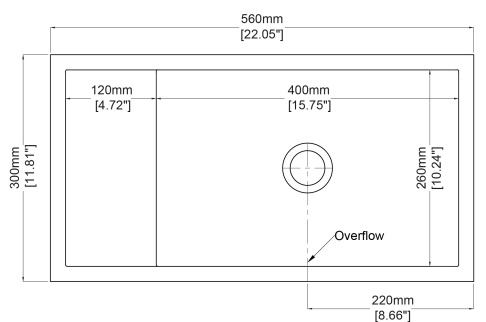

Deck

Wall hung basin

H47241

560 x 300 x 180 mm

22.05 x 11.81 x 7.09 inches

Available in various reconstituted stone colours.

Please order Chrome/ MarbleForm™ pop up waste separately.

- UV Resistant
- Slip Resistant
- Stain Resistant
- Easy to Clean and Maintain
- cUPC Certified
- CE Certified

Technical Information		
Weight	20 kg	/ 44 lbs
Weight with Water	29 kg	/ 64 lbs
Capacity	9 L	/ 2.38 US gal
Water Depth to Overflow	89 mm	/ 3.5 "

- * Product features/ benefits are defined by test result of specific standard (ASTM, EN/ BS, IAPMO) with Claybrook's standard colours
- * All measurements are subject to change and variation.
- * This specification sheet should not be used as an installation guide. Please contact Claybrook for CAD drawings.
- ** Please refer to specification sheet no.J89801 for mounting bracket details. Brackets sold separately.