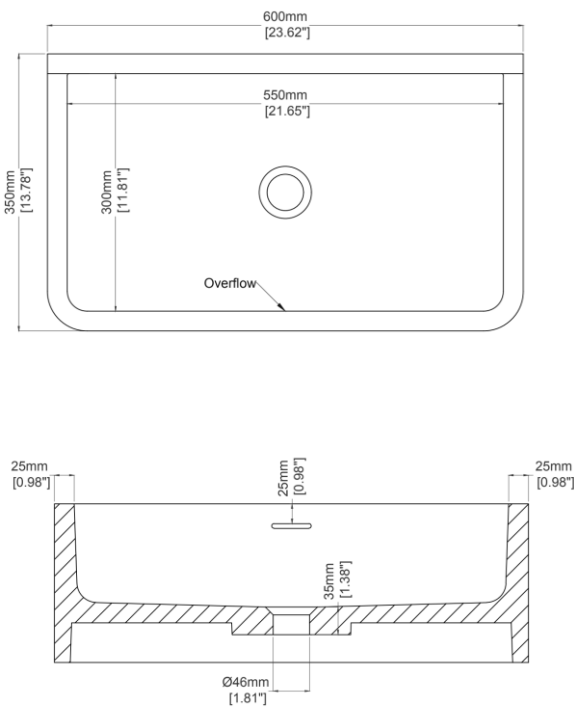

Apollo

Wall hung basin

H47243

600 x 350 x 470 mm

23.62 x 13.78 x 18.50 inches

Available in various reconstituted stone colours.

Please order Chrome / MarbleForm™ pop up waste separately.

UV Resistant

Technical Information	
Weight	35 kg / 77 lbs
Weight with Water	50 kg / 110 lbs
Capacity	15 L / 3.96 US gal
Water Depth to Overflow	99 mm / 3.90 inches

- * Due to the hand-finished nature of our products, minor variation in dimensions can be expected.
- * This specification sheet should not be used as an installation guide. Please contact Claybrook for CAD drawings.
- ** Please refer to specification sheet no.J89801 for mounting bracket details.