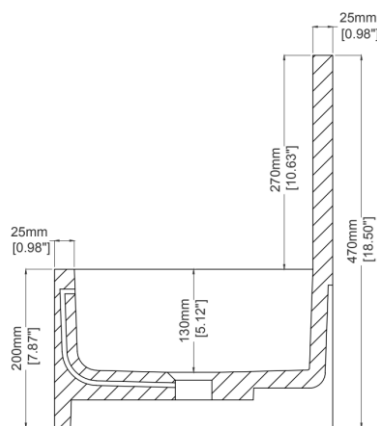

Apollo

Wall hung basin

H47243

600 x 350 x 470 mm

23.62 x 13.78 x 18.50 inches

Available in various reconstituted stone colours.

Please order Chrome / MarbleForm™ pop up waste separately.

UV Resistant

Technical Information	
Weight	35 kg / 77 lbs
Weight with Water	50 kg / 110 lbs
Capacity	15 L / 3.96 US gal
Water Depth to Overflow	99 mm / 3.90 inches

- * Due to the hand-finished nature of our products, minor variation in dimensions can be expected.
- * This specification sheet should not be used as an installation guide. Please contact Claybrook for CAD drawings.
- ** Please refer to specification sheet no.J89801 for mounting bracket details.