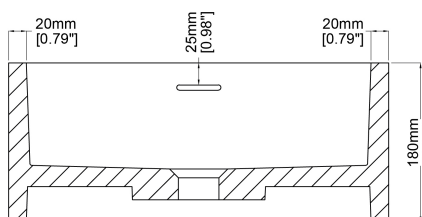

Jura

Wall hung basin H47244

430 x 350 x 180 mm
16.93 x 13.78 x 7.09 inches

Available in various reconstituted stone colours.

Please order Chrome/ MarbleForm® pop up waste separately.

UV Resistant

Slip Resistant

Technical Information	
Weight	17 kg / 37 lbs
Weight with Water	27 kg / 60 lbs
Capacity	10 L / 2.64 US gal
Water Depth to Overflow	89 mm / 3.5 "

* All measurements are subject to change and variation.

* This specification sheet should not be used as an installation guide. Please contact Claybrook for CAD drawings.