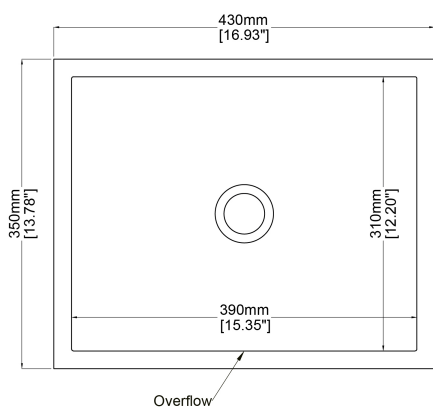

Jura

Wall hung basin H47244

430 x 350 x 180 mm
16.93 x 13.78 x 7.09 inches

Available in various reconstituted stone colours.

Please order Chrome/ MarbleForm® pop up waste separately.

UV Resistant

Slip Resistant

Technical Information	
Weight	17 kg / 37 lbs
Weight with Water	27 kg / 60 lbs
Capacity	10 L / 2.64 US gal
Water Depth to Overflow	89 mm / 3.5 "

* All measurements are subject to change and variation.

* This specification sheet should not be used as an installation guide. Please contact Claybrook for CAD drawings.