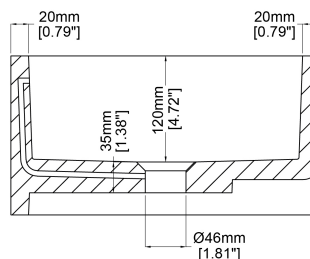

Jura

Wall hung basin H47244

430 x 350 x 180 mm
16.93 x 13.78 x 7.09 inches

Available in various reconstituted stone colours.

Please order Chrome/ MarbleForm® pop up waste separately.

UV Resistant

Slip Resistant

Technical Information	
Weight	17 kg / 37 lbs
Weight with Water	27 kg / 60 lbs
Capacity	10 L / 2.64 US gal
Water Depth to Overflow	89 mm / 3.5 "

* All measurements are subject to change and variation.

* This specification sheet should not be used as an installation guide. Please contact Claybrook for CAD drawings.