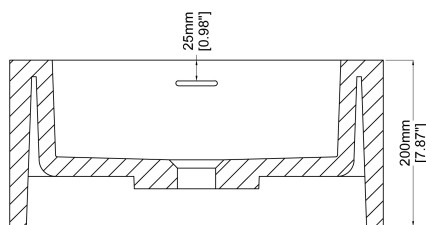

Ayla

Wall hung basin

H47242

450 x 300 x 200 mm

17.72 x 11.81 x 7.87 inches

Available in various reconstituted stone colours.

Please order Chrome/ MarbleForm™ pop up waste separately.

UV Resistant

Technical Information		
Weight	18 kg	/ 40 lbs
Weight with Water	25 kg	/ 55 lbs
Capacity	7 L	/ 1.85 US gal
Water Depth to Overflow	89 mm	/ 3.5 "

* Product features/ benefits are defined by test result of specific standard (ASTM, EN/ BS, IAPMO) with Claybrook's standard colours