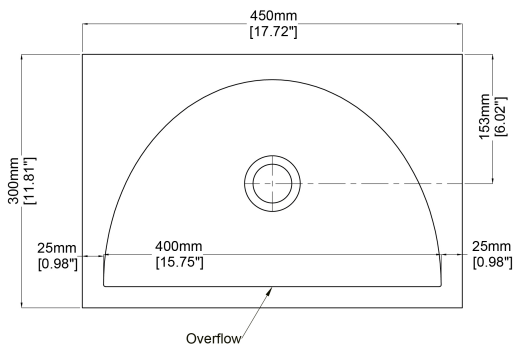

Ayla

Wall hung basin

H47242

450 x 300 x 200 mm

17.72 x 11.81 x 7.87 inches

Available in various reconstituted stone colours.

Please order Chrome/ MarbleForm™ pop up waste separately.

UV Resistant

Technical Information		
Weight	18 kg	/ 40 lbs
Weight with Water	25 kg	/ 55 lbs
Capacity	7 L	/ 1.85 US gal
Water Depth to Overflow	89 mm	/ 3.5 "

* Product features/ benefits are defined by test result of specific standard (ASTM, EN/ BS, IAPMO) with Claybrook's standard colours