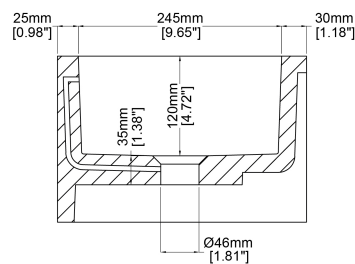

Ayla

Wall hung basin

H47242

450 x 300 x 200 mm

17.72 x 11.81 x 7.87 inches

Available in various reconstituted stone colours.

Please order Chrome/ MarbleForm™ pop up waste separately.

UV Resistant

Technical Information		
Weight	18 kg	/ 40 lbs
Weight with Water	25 kg	/ 55 lbs
Capacity	7 L	/ 1.85 US gal
Water Depth to Overflow	89 mm	/ 3.5 "

* Product features/ benefits are defined by test result of specific standard (ASTM, EN/ BS, IAPMO) with Claybrook's standard colours