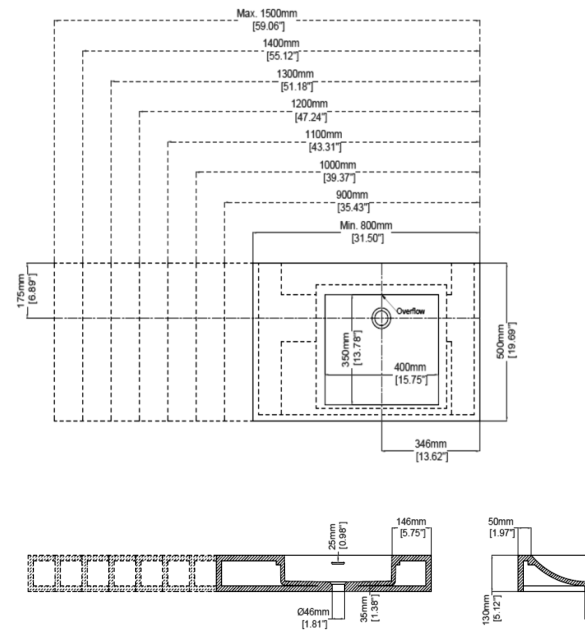

Geo Right Single

Vanity H47235

800 - 1500 x 500 x 130 mm
31.50 - 59.06 x 19.69 x 5.12 inches

Available in various reconstituted stone colours.

Please order Chrome/ MarbleForm™ pop up waste separately.

- UV Resistant
- Slip Resistant
- Stain Resistant
- Easy to Clean and Maintain
- cUPC Certified
- CE Certified

Technical Information						
Model No.	Length (mm)	Basin Weight	Weight with Water	Capacity	Water Depth to Overflow	Bracket QTY**
H47235A	800	45 kg / 99 lbs	50 kg / 110 lbs	5 L / 1.32 US gal	64 mm / 2.52"	2
H47235B	900	50 kg / 110 lbs	55 kg / 121 lbs	5 L / 1.32 US gal	64 mm / 2.52"	
H47235C	1000	55 kg / 121 lbs	60 kg / 132 lbs	5 L / 1.32 US gal	64 mm / 2.52"	
H47235D	1100	60 kg / 132 lbs	65 kg / 143 lbs	5 L / 1.32 US gal	64 mm / 2.52"	3
H47235E	1200	65 kg / 143 lbs	70 kg / 154 lbs	5 L / 1.32 US gal	64 mm / 2.52"	
H47235F	1300	70 kg / 154 lbs	75 kg / 165 lbs	5 L / 1.32 US gal	64 mm / 2.52"	
H47235G	1400	75 kg / 165 lbs	80 kg / 176 lbs	5 L / 1.32 US gal	64 mm / 2.52"	
H47235H	1500	80 kg / 176 lbs	85 kg / 187 lbs	5 L / 1.32 US gal	64 mm / 2.52"	