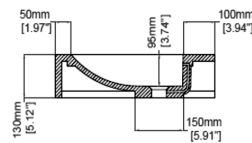

## Vanity H47235

800 - 1500 x 500 x 130 mm  
31.50 - 59.06 x 19.69 x 5.12 inches

Available in various reconstituted stone colours.

Please order Chrome/ MarbleForm® pop up waste separately.

UV Resistant

Slip Resistant

Technical Information						
Model No.	Length (mm)	Basin Weight	Weight with Water	Capacity	Water Depth to Overflow	Bracket QTY**
H47235A	800	45 kg / 99 lbs	50 kg / 110 lbs	5 L / 1.32 US gal	64 mm / 2.52"	2
H47235B	900	50 kg / 110 lbs	55 kg / 121 lbs	5 L / 1.32 US gal	64 mm / 2.52"	
H47235C	1000	55 kg / 121 lbs	60 kg / 132 lbs	5 L / 1.32 US gal	64 mm / 2.52"	
H47235D	1100	60 kg / 132 lbs	65 kg / 143 lbs	5 L / 1.32 US gal	64 mm / 2.52"	3
H47235E	1200	65 kg / 143 lbs	70 kg / 154 lbs	5 L / 1.32 US gal	64 mm / 2.52"	
H47235F	1300	70 kg / 154 lbs	75 kg / 165 lbs	5 L / 1.32 US gal	64 mm / 2.52"	
H47235G	1400	75 kg / 165 lbs	80 kg / 176 lbs	5 L / 1.32 US gal	64 mm / 2.52"	
H47235H	1500	80 kg / 176 lbs	85 kg / 187 lbs	5 L / 1.32 US gal	64 mm / 2.52"	