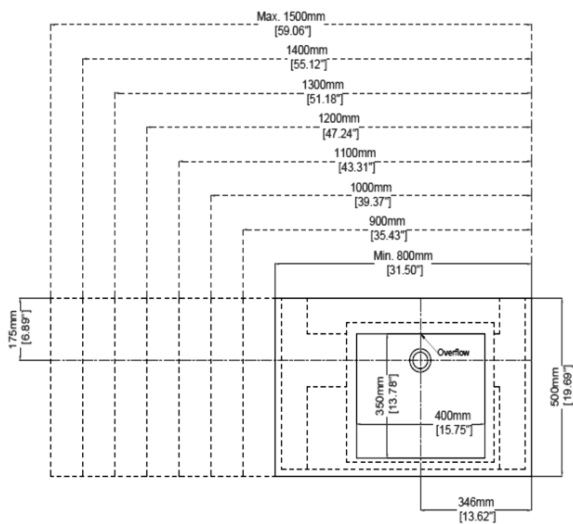

## Vanity H47235

800 - 1500 x 500 x 130 mm  
31.50 - 59.06 x 19.69 x 5.12 inches

Available in various reconstituted stone colours.

Please order Chrome/ MarbleForm® pop up waste separately.

UV Resistant

Slip Resistant

Technical Information						
Model No.	Length (mm)	Basin Weight	Weight with Water	Capacity	Water Depth to Overflow	Bracket QTY**
H47235A	800	45 kg / 99 lbs	50 kg / 110 lbs	5 L / 1.32 US gal	64 mm / 2.52"	2
H47235B	900	50 kg / 110 lbs	55 kg / 121 lbs	5 L / 1.32 US gal	64 mm / 2.52"	
H47235C	1000	55 kg / 121 lbs	60 kg / 132 lbs	5 L / 1.32 US gal	64 mm / 2.52"	
H47235D	1100	60 kg / 132 lbs	65 kg / 143 lbs	5 L / 1.32 US gal	64 mm / 2.52"	3
H47235E	1200	65 kg / 143 lbs	70 kg / 154 lbs	5 L / 1.32 US gal	64 mm / 2.52"	
H47235F	1300	70 kg / 154 lbs	75 kg / 165 lbs	5 L / 1.32 US gal	64 mm / 2.52"	
H47235G	1400	75 kg / 165 lbs	80 kg / 176 lbs	5 L / 1.32 US gal	64 mm / 2.52"	
H47235H	1500	80 kg / 176 lbs	85 kg / 187 lbs	5 L / 1.32 US gal	64 mm / 2.52"	