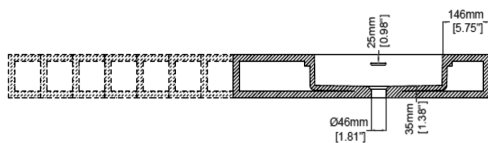

## Vanity H47235

800 - 1500 x 500 x 130 mm  
31.50 - 59.06 x 19.69 x 5.12 inches

Available in various reconstituted stone colours.

Please order Chrome/ MarbleForm® pop up waste separately.

UV Resistant

Slip Resistant

Technical Information						
Model No.	Length (mm)	Basin Weight	Weight with Water	Capacity	Water Depth to Overflow	Bracket QTY**
H47235A	800	45 kg / 99 lbs	50 kg / 110 lbs	5 L / 1.32 US gal	64 mm / 2.52"	2
H47235B	900	50 kg / 110 lbs	55 kg / 121 lbs	5 L / 1.32 US gal	64 mm / 2.52"	
H47235C	1000	55 kg / 121 lbs	60 kg / 132 lbs	5 L / 1.32 US gal	64 mm / 2.52"	
H47235D	1100	60 kg / 132 lbs	65 kg / 143 lbs	5 L / 1.32 US gal	64 mm / 2.52"	3
H47235E	1200	65 kg / 143 lbs	70 kg / 154 lbs	5 L / 1.32 US gal	64 mm / 2.52"	
H47235F	1300	70 kg / 154 lbs	75 kg / 165 lbs	5 L / 1.32 US gal	64 mm / 2.52"	
H47235G	1400	75 kg / 165 lbs	80 kg / 176 lbs	5 L / 1.32 US gal	64 mm / 2.52"	
H47235H	1500	80 kg / 176 lbs	85 kg / 187 lbs	5 L / 1.32 US gal	64 mm / 2.52"	