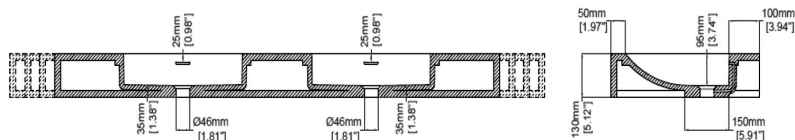

### H47232

1500 - 1800 x 500 x 130 mm

59.06 - 70.87 x 19.69 x 5.12 inches

Available in various reconstituted stone colours.

Please order Chrome/ MarbleForm™ pop up waste separately.

UV Resistant

Slip Resistant

Technical Information						
Model No.	Length (mm)	Basin Weight	Weight with Water	Capacity	Water Depth to Overflow	Bracket QTY**
H47232A	1500	80 kg / 176 lbs	90 kg / 198 lbs	10 L / 2.64 US gal	64 mm / 2.52 "	3
H47232B	1600	85 kg / 187 lbs	95 kg / 209 lbs	10 L / 2.64 US gal	64 mm / 2.52 "	
H47232C	1700	90 kg / 198 lbs	100 kg / 221 lbs	10 L / 2.64 US gal	64 mm / 2.52 "	
H47232D	1800	95 kg / 209 lbs	105 kg / 232 lbs	10 L / 2.64 US gal	64 mm / 2.52 "	