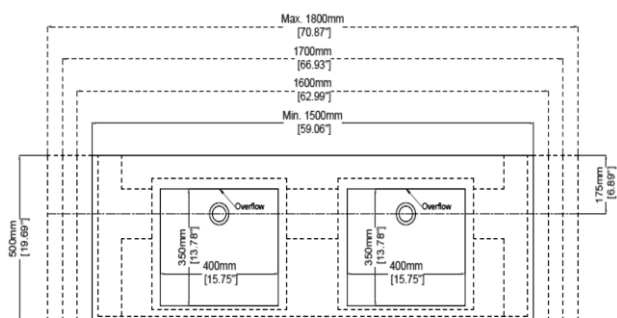

### H47232

1500 - 1800 x 500 x 130 mm

59.06 - 70.87 x 19.69 x 5.12 inches

Available in various reconstituted stone colours.

Please order Chrome/ MarbleForm™ pop up waste separately.

UV Resistant

Slip Resistant

Technical Information						
Model No.	Length (mm)	Basin Weight	Weight with Water	Capacity	Water Depth to Overflow	Bracket QTY**
H47232A	1500	80 kg / 176 lbs	90 kg / 198 lbs	10 L / 2.64 US gal	64 mm / 2.52 "	3
H47232B	1600	85 kg / 187 lbs	95 kg / 209 lbs	10 L / 2.64 US gal	64 mm / 2.52 "	
H47232C	1700	90 kg / 198 lbs	100 kg / 221 lbs	10 L / 2.64 US gal	64 mm / 2.52 "	
H47232D	1800	95 kg / 209 lbs	105 kg / 232 lbs	10 L / 2.64 US gal	64 mm / 2.52 "	