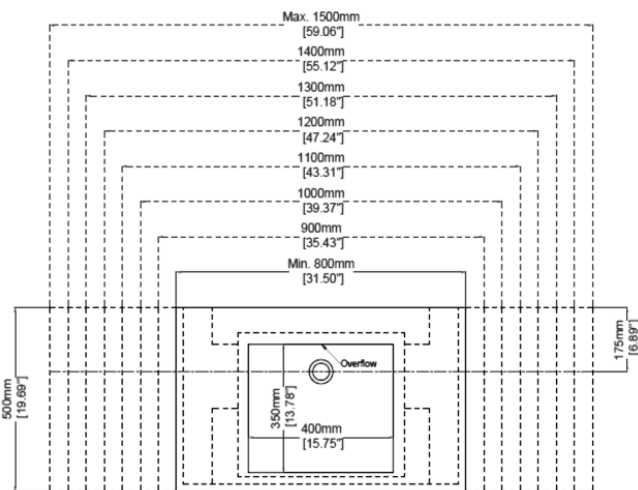

## Vanity H47231

800 - 1500 x 500 x 130 mm  
31.50 - 59.06 x 19.69 x 5.12 inches

Available in various reconstituted stone colours.

Please order Chrome/ MarbleForm® pop up waste separately.

UV Resistant

Slip Resistant

Technical Information						
Model No.	Length (mm)	Basin Weight	Weight with Water	Capacity	Water Depth to Overflow	Bracket QTY**
H47231A	800	45 kg / 99 lbs	50 kg / 110 lbs	5 L / 1.32 US gal	64 mm / 2.52"	2
H47231B	900	50 kg / 110 lbs	55 kg / 121 lbs	5 L / 1.32 US gal	64 mm / 2.52"	
H47231C	1000	55 kg / 121 lbs	60 kg / 132 lbs	5 L / 1.32 US gal	64 mm / 2.52"	
H47231D	1100	60 kg / 132 lbs	65 kg / 143 lbs	5 L / 1.32 US gal	64 mm / 2.52"	
H47231E	1200	65 kg / 143 lbs	70 kg / 154 lbs	5 L / 1.32 US gal	64 mm / 2.52"	4
H47231F	1300	70 kg / 154 lbs	75 kg / 165 lbs	5 L / 1.32 US gal	64 mm / 2.52"	
H47231G	1400	75 kg / 165 lbs	80 kg / 176 lbs	5 L / 1.32 US gal	64 mm / 2.52"	
H47231H	1500	80 kg / 176 lbs	85 kg / 187 lbs	5 L / 1.32 US gal	64 mm / 2.52"	