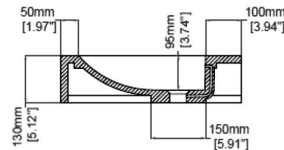

## Vanity H47231

800 - 1500 x 500 x 130 mm  
31.50 - 59.06 x 19.69 x 5.12 inches

Available in various reconstituted stone colours.

Please order Chrome/ MarbleForm® pop up waste separately.

UV Resistant

Slip Resistant

Technical Information						
Model No.	Length (mm)	Basin Weight	Weight with Water	Capacity	Water Depth to Overflow	Bracket QTY**
H47231A	800	45 kg / 99 lbs	50 kg / 110 lbs	5 L / 1.32 US gal	64 mm / 2.52"	2
H47231B	900	50 kg / 110 lbs	55 kg / 121 lbs	5 L / 1.32 US gal	64 mm / 2.52"	
H47231C	1000	55 kg / 121 lbs	60 kg / 132 lbs	5 L / 1.32 US gal	64 mm / 2.52"	
H47231D	1100	60 kg / 132 lbs	65 kg / 143 lbs	5 L / 1.32 US gal	64 mm / 2.52"	
H47231E	1200	65 kg / 143 lbs	70 kg / 154 lbs	5 L / 1.32 US gal	64 mm / 2.52"	4
H47231F	1300	70 kg / 154 lbs	75 kg / 165 lbs	5 L / 1.32 US gal	64 mm / 2.52"	
H47231G	1400	75 kg / 165 lbs	80 kg / 176 lbs	5 L / 1.32 US gal	64 mm / 2.52"	
H47231H	1500	80 kg / 176 lbs	85 kg / 187 lbs	5 L / 1.32 US gal	64 mm / 2.52"	