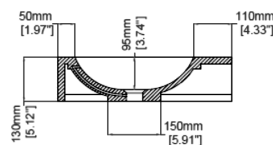

Luna Right Single

Vanity

H47225

800 - 1500 x 500 x 130 mm

31.50 - 59.06 x 19.69 x 5.12 inches

Available in various reconstituted stone colours.

Please order Chrome/ MarbleForm™ pop up waste separately.

UV Resistant

Technical Information						
Model No.	Length (mm)	Basin Weight	Weight with Water	Capacity	Water Depth to Overflow	Bracket QTY**
H47225A	800	45 kg / 99 lbs	51 kg / 112 lbs	6 L / 1.58 US gal	64 mm / 2.52 "	2
H47225B	900	50 kg / 110 lbs	56 kg / 123 lbs	6 L / 1.58 US gal	64 mm / 2.52 "	
H47225C	1000	55 kg / 121 lbs	61 kg / 135 lbs	6 L / 1.58 US gal	64 mm / 2.52 "	
H47225D	1100	60 kg / 132 lbs	66 kg / 146 lbs	6 L / 1.58 US gal	64 mm / 2.52 "	3
H47225E	1200	65 kg / 143 lbs	71 kg / 157 lbs	6 L / 1.58 US gal	64 mm / 2.52 "	
H47225F	1300	70 kg / 154 lbs	76 kg / 168 lbs	6 L / 1.58 US gal	64 mm / 2.52 "	
H47225G	1400	75 kg / 165 lbs	81 kg / 179 lbs	6 L / 1.58 US gal	64 mm / 2.52 "	
H47225H	1500	80 kg / 176 lbs	86 kg / 190 lbs	6 L / 1.58 US gal	64 mm / 2.52 "	