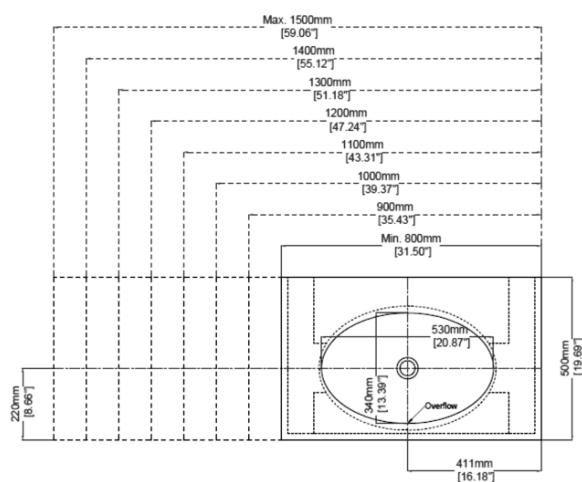

Luna Right Single

Vanity

H47225

800 - 1500 x 500 x 130 mm

31.50 - 59.06 x 19.69 x 5.12 inches

Available in various reconstituted stone colours.

Please order Chrome/ MarbleForm™ pop up waste separately.

UV Resistant

Technical Information						
Model No.	Length (mm)	Basin Weight	Weight with Water	Capacity	Water Depth to Overflow	Bracket QTY**
H47225A	800	45 kg / 99 lbs	51 kg / 112 lbs	6 L / 1.58 US gal	64 mm / 2.52 "	2
H47225B	900	50 kg / 110 lbs	56 kg / 123 lbs	6 L / 1.58 US gal	64 mm / 2.52 "	
H47225C	1000	55 kg / 121 lbs	61 kg / 135 lbs	6 L / 1.58 US gal	64 mm / 2.52 "	
H47225D	1100	60 kg / 132 lbs	66 kg / 146 lbs	6 L / 1.58 US gal	64 mm / 2.52 "	3
H47225E	1200	65 kg / 143 lbs	71 kg / 157 lbs	6 L / 1.58 US gal	64 mm / 2.52 "	
H47225F	1300	70 kg / 154 lbs	76 kg / 168 lbs	6 L / 1.58 US gal	64 mm / 2.52 "	
H47225G	1400	75 kg / 165 lbs	81 kg / 179 lbs	6 L / 1.58 US gal	64 mm / 2.52 "	
H47225H	1500	80 kg / 176 lbs	86 kg / 190 lbs	6 L / 1.58 US gal	64 mm / 2.52 "	