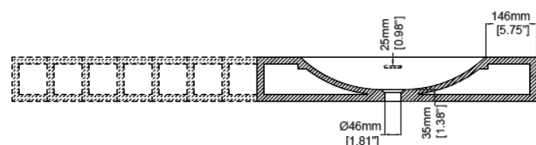

Luna Right Single

Vanity

H47225

800 - 1500 x 500 x 130 mm

31.50 - 59.06 x 19.69 x 5.12 inches

Available in various reconstituted stone colours.

Please order Chrome/ MarbleForm™ pop up waste separately.

UV Resistant

Technical Information						
Model No.	Length (mm)	Basin Weight	Weight with Water	Capacity	Water Depth to Overflow	Bracket QTY**
H47225A	800	45 kg / 99 lbs	51 kg / 112 lbs	6 L / 1.58 US gal	64 mm / 2.52 "	2
H47225B	900	50 kg / 110 lbs	56 kg / 123 lbs	6 L / 1.58 US gal	64 mm / 2.52 "	
H47225C	1000	55 kg / 121 lbs	61 kg / 135 lbs	6 L / 1.58 US gal	64 mm / 2.52 "	
H47225D	1100	60 kg / 132 lbs	66 kg / 146 lbs	6 L / 1.58 US gal	64 mm / 2.52 "	3
H47225E	1200	65 kg / 143 lbs	71 kg / 157 lbs	6 L / 1.58 US gal	64 mm / 2.52 "	
H47225F	1300	70 kg / 154 lbs	76 kg / 168 lbs	6 L / 1.58 US gal	64 mm / 2.52 "	
H47225G	1400	75 kg / 165 lbs	81 kg / 179 lbs	6 L / 1.58 US gal	64 mm / 2.52 "	
H47225H	1500	80 kg / 176 lbs	86 kg / 190 lbs	6 L / 1.58 US gal	64 mm / 2.52 "	