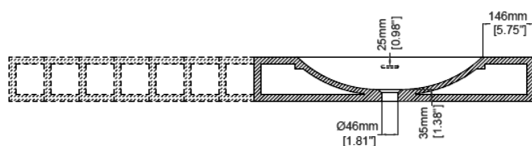

Luna Right Single

Vanity H47225

800 - 1500 x 500 x 130 mm
31.50 - 59.06 x 19.69 x 5.12 inches

Available in various reconstituted stone colours.

Please order Chrome/ MarbleForm® pop up waste separately.

UV Resistant

Technical Information						
Model No.	Length (mm)	Basin Weight	Weight with Water	Capacity	Water Depth to Overflow	Bracket QTY**
H47225A	800	45 kg / 99 lbs	51 kg / 112 lbs	6 L / 1.58 US gal	64 mm / 2.52 "	2
H47225B	900	50 kg / 110 lbs	56 kg / 123 lbs	6 L / 1.58 US gal	64 mm / 2.52 "	
H47225C	1000	55 kg / 121 lbs	61 kg / 135 lbs	6 L / 1.58 US gal	64 mm / 2.52 "	
H47225D	1100	60 kg / 132 lbs	66 kg / 146 lbs	6 L / 1.58 US gal	64 mm / 2.52 "	3
H47225E	1200	65 kg / 143 lbs	71 kg / 157 lbs	6 L / 1.58 US gal	64 mm / 2.52 "	
H47225F	1300	70 kg / 154 lbs	76 kg / 168 lbs	6 L / 1.58 US gal	64 mm / 2.52 "	
H47225G	1400	75 kg / 165 lbs	81 kg / 179 lbs	6 L / 1.58 US gal	64 mm / 2.52 "	
H47225H	1500	80 kg / 176 lbs	86 kg / 190 lbs	6 L / 1.58 US gal	64 mm / 2.52 "	