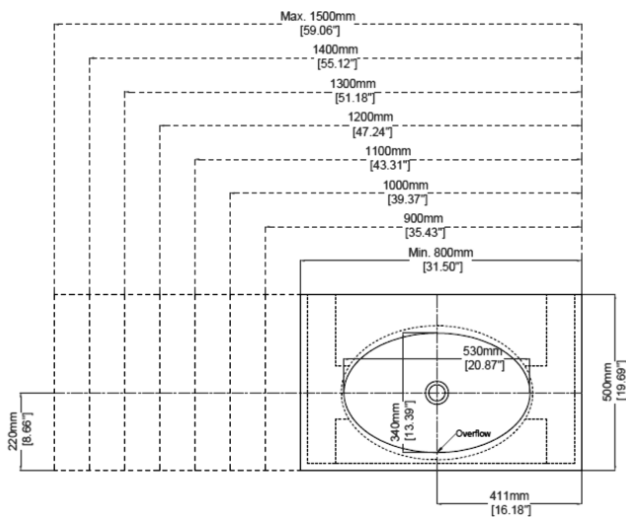

Luna Right Single

Vanity H47225

800 - 1500 x 500 x 130 mm
31.50 - 59.06 x 19.69 x 5.12 inches

Available in various reconstituted stone colours.

Please order Chrome/ MarbleForm® pop up waste separately.

UV Resistant

Technical Information						
Model No.	Length (mm)	Basin Weight	Weight with Water	Capacity	Water Depth to Overflow	Bracket QTY**
H47225A	800	45 kg / 99 lbs	51 kg / 112 lbs	6 L / 1.58 US gal	64 mm / 2.52 "	2
H47225B	900	50 kg / 110 lbs	56 kg / 123 lbs	6 L / 1.58 US gal	64 mm / 2.52 "	
H47225C	1000	55 kg / 121 lbs	61 kg / 135 lbs	6 L / 1.58 US gal	64 mm / 2.52 "	
H47225D	1100	60 kg / 132 lbs	66 kg / 146 lbs	6 L / 1.58 US gal	64 mm / 2.52 "	3
H47225E	1200	65 kg / 143 lbs	71 kg / 157 lbs	6 L / 1.58 US gal	64 mm / 2.52 "	
H47225F	1300	70 kg / 154 lbs	76 kg / 168 lbs	6 L / 1.58 US gal	64 mm / 2.52 "	
H47225G	1400	75 kg / 165 lbs	81 kg / 179 lbs	6 L / 1.58 US gal	64 mm / 2.52 "	
H47225H	1500	80 kg / 176 lbs	86 kg / 190 lbs	6 L / 1.58 US gal	64 mm / 2.52 "	