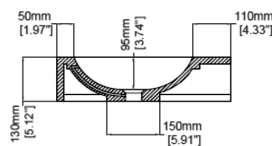

Luna Right Single

Vanity H47225

800 - 1500 x 500 x 130 mm
31.50 - 59.06 x 19.69 x 5.12 inches

Available in various reconstituted stone colours.

Please order Chrome/ MarbleForm® pop up waste separately.

UV Resistant

Technical Information						
Model No.	Length (mm)	Basin Weight	Weight with Water	Capacity	Water Depth to Overflow	Bracket QTY**
H47225A	800	45 kg / 99 lbs	51 kg / 112 lbs	6 L / 1.58 US gal	64 mm / 2.52 "	2
H47225B	900	50 kg / 110 lbs	56 kg / 123 lbs	6 L / 1.58 US gal	64 mm / 2.52 "	
H47225C	1000	55 kg / 121 lbs	61 kg / 135 lbs	6 L / 1.58 US gal	64 mm / 2.52 "	
H47225D	1100	60 kg / 132 lbs	66 kg / 146 lbs	6 L / 1.58 US gal	64 mm / 2.52 "	3
H47225E	1200	65 kg / 143 lbs	71 kg / 157 lbs	6 L / 1.58 US gal	64 mm / 2.52 "	
H47225F	1300	70 kg / 154 lbs	76 kg / 168 lbs	6 L / 1.58 US gal	64 mm / 2.52 "	
H47225G	1400	75 kg / 165 lbs	81 kg / 179 lbs	6 L / 1.58 US gal	64 mm / 2.52 "	
H47225H	1500	80 kg / 176 lbs	86 kg / 190 lbs	6 L / 1.58 US gal	64 mm / 2.52 "	