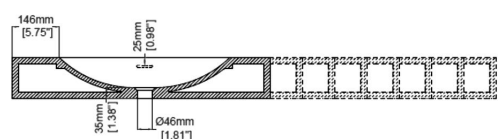

## Vanity H47223

800 - 1500 x 500 x 130 mm

31.50 - 59.06 x 19.69 x 5.12 inches

Available in various reconstituted stone colours.

Please order Chrome/ MarbleForm™ pop up waste separately.

- UV Resistant
- Slip Resistant
- Stain Resistant
- Easy to Clean and Maintain
- cUPC Certified
- CE Certified

Technical Information						
Model No.	Length (mm)	Basin Weight	Weight with Water	Capacity	Water Depth to Overflow	Bracket QTY**
H47223A	800	45 kg / 99 lbs	51 kg / 112 lbs	6 L / 1.58 US gal	64 mm / 2.52"	2
H47223B	900	50 kg / 110 lbs	56 kg / 123 lbs	6 L / 1.58 US gal	64 mm / 2.52"	
H47223C	1000	55 kg / 121 lbs	61 kg / 135 lbs	6 L / 1.58 US gal	64 mm / 2.52"	
H47223D	1100	60 kg / 132 lbs	66 kg / 146 lbs	6 L / 1.58 US gal	64 mm / 2.52"	3
H47223E	1200	65 kg / 143 lbs	71 kg / 157 lbs	6 L / 1.58 US gal	64 mm / 2.52"	
H47223F	1300	70 kg / 154 lbs	76 kg / 168 lbs	6 L / 1.58 US gal	64 mm / 2.52"	
H47223G	1400	75 kg / 165 lbs	81 kg / 179 lbs	6 L / 1.58 US gal	64 mm / 2.52"	
H47223H	1500	80 kg / 176 lbs	86 kg / 190 lbs	6 L / 1.58 US gal	64 mm / 2.52"	