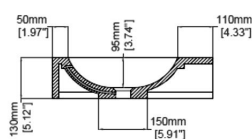

## Vanity H47223

800 - 1500 x 500 x 130 mm

31.50 - 59.06 x 19.69 x 5.12 inches

Available in various reconstituted stone colours.

Please order Chrome/ MarbleForm™ pop up waste separately.

- UV Resistant
- Slip Resistant
- Stain Resistant
- Easy to Clean and Maintain
- cUPC Certified
- CE Certified

Technical Information						
Model No.	Length (mm)	Basin Weight	Weight with Water	Capacity	Water Depth to Overflow	Bracket QTY**
H47223A	800	45 kg / 99 lbs	51 kg / 112 lbs	6 L / 1.58 US gal	64 mm / 2.52"	2
H47223B	900	50 kg / 110 lbs	56 kg / 123 lbs	6 L / 1.58 US gal	64 mm / 2.52"	
H47223C	1000	55 kg / 121 lbs	61 kg / 135 lbs	6 L / 1.58 US gal	64 mm / 2.52"	
H47223D	1100	60 kg / 132 lbs	66 kg / 146 lbs	6 L / 1.58 US gal	64 mm / 2.52"	3
H47223E	1200	65 kg / 143 lbs	71 kg / 157 lbs	6 L / 1.58 US gal	64 mm / 2.52"	
H47223F	1300	70 kg / 154 lbs	76 kg / 168 lbs	6 L / 1.58 US gal	64 mm / 2.52"	
H47223G	1400	75 kg / 165 lbs	81 kg / 179 lbs	6 L / 1.58 US gal	64 mm / 2.52"	
H47223H	1500	80 kg / 176 lbs	86 kg / 190 lbs	6 L / 1.58 US gal	64 mm / 2.52"	