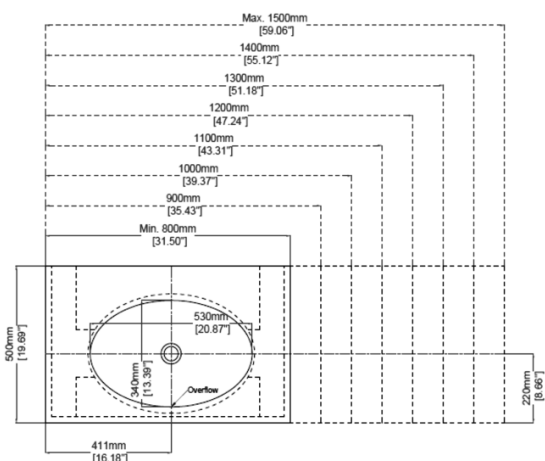

## Vanity H47223

800 - 1500 x 500 x 130 mm

31.50 - 59.06 x 19.69 x 5.12 inches

Available in various reconstituted stone colours.

Please order Chrome/ MarbleForm™ pop up waste separately.

- UV Resistant
- Slip Resistant
- Stain Resistant
- Easy to Clean and Maintain
- cUPC Certified
- CE Certified

Technical Information						
Model No.	Length (mm)	Basin Weight	Weight with Water	Capacity	Water Depth to Overflow	Bracket QTY**
H47223A	800	45 kg / 99 lbs	51 kg / 112 lbs	6 L / 1.58 US gal	64 mm / 2.52"	2
H47223B	900	50 kg / 110 lbs	56 kg / 123 lbs	6 L / 1.58 US gal	64 mm / 2.52"	
H47223C	1000	55 kg / 121 lbs	61 kg / 135 lbs	6 L / 1.58 US gal	64 mm / 2.52"	
H47223D	1100	60 kg / 132 lbs	66 kg / 146 lbs	6 L / 1.58 US gal	64 mm / 2.52"	3
H47223E	1200	65 kg / 143 lbs	71 kg / 157 lbs	6 L / 1.58 US gal	64 mm / 2.52"	
H47223F	1300	70 kg / 154 lbs	76 kg / 168 lbs	6 L / 1.58 US gal	64 mm / 2.52"	
H47223G	1400	75 kg / 165 lbs	81 kg / 179 lbs	6 L / 1.58 US gal	64 mm / 2.52"	
H47223H	1500	80 kg / 176 lbs	86 kg / 190 lbs	6 L / 1.58 US gal	64 mm / 2.52"	