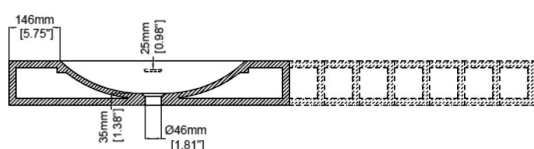

## Vanity

H47223

800 - 1500 x 500 x 130 mm

31.50 - 59.06 x 19.69 x 5.12 inches

Available in various reconstituted stone colours.

Please order Chrome/ MarbleForm® pop up waste separately.

UV Resistant

Slip Resistant

Technical Information						
Model No.	Length (mm)	Basin Weight	Weight with Water	Capacity	Water Depth to Overflow	Bracket QTY**
H47223A	800	45 kg / 99 lbs	51 kg / 112 lbs	6 L / 1.58 US gal	64 mm / 2.52 "	2
H47223B	900	50 kg / 110 lbs	56 kg / 123 lbs	6 L / 1.58 US gal	64 mm / 2.52 "	
H47223C	1000	55 kg / 121 lbs	61 kg / 135 lbs	6 L / 1.58 US gal	64 mm / 2.52 "	
H47223D	1100	60 kg / 132 lbs	66 kg / 146 lbs	6 L / 1.58 US gal	64 mm / 2.52 "	3
H47223E	1200	65 kg / 143 lbs	71 kg / 157 lbs	6 L / 1.58 US gal	64 mm / 2.52 "	
H47223F	1300	70 kg / 154 lbs	76 kg / 168 lbs	6 L / 1.58 US gal	64 mm / 2.52 "	
H47223G	1400	75 kg / 165 lbs	81 kg / 179 lbs	6 L / 1.58 US gal	64 mm / 2.52 "	
H47223H	1500	80 kg / 176 lbs	86 kg / 190 lbs	6 L / 1.58 US gal	64 mm / 2.52 "	