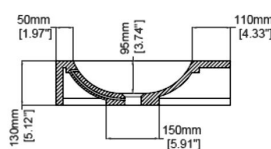

## Vanity

H47223

800 - 1500 x 500 x 130 mm

31.50 - 59.06 x 19.69 x 5.12 inches

Available in various reconstituted stone colours.

Please order Chrome/ MarbleForm® pop up waste separately.

UV Resistant

Slip Resistant

Technical Information						
Model No.	Length (mm)	Basin Weight	Weight with Water	Capacity	Water Depth to Overflow	Bracket QTY**
H47223A	800	45 kg / 99 lbs	51 kg / 112 lbs	6 L / 1.58 US gal	64 mm / 2.52 "	2
H47223B	900	50 kg / 110 lbs	56 kg / 123 lbs	6 L / 1.58 US gal	64 mm / 2.52 "	
H47223C	1000	55 kg / 121 lbs	61 kg / 135 lbs	6 L / 1.58 US gal	64 mm / 2.52 "	
H47223D	1100	60 kg / 132 lbs	66 kg / 146 lbs	6 L / 1.58 US gal	64 mm / 2.52 "	3
H47223E	1200	65 kg / 143 lbs	71 kg / 157 lbs	6 L / 1.58 US gal	64 mm / 2.52 "	
H47223F	1300	70 kg / 154 lbs	76 kg / 168 lbs	6 L / 1.58 US gal	64 mm / 2.52 "	
H47223G	1400	75 kg / 165 lbs	81 kg / 179 lbs	6 L / 1.58 US gal	64 mm / 2.52 "	
H47223H	1500	80 kg / 176 lbs	86 kg / 190 lbs	6 L / 1.58 US gal	64 mm / 2.52 "	