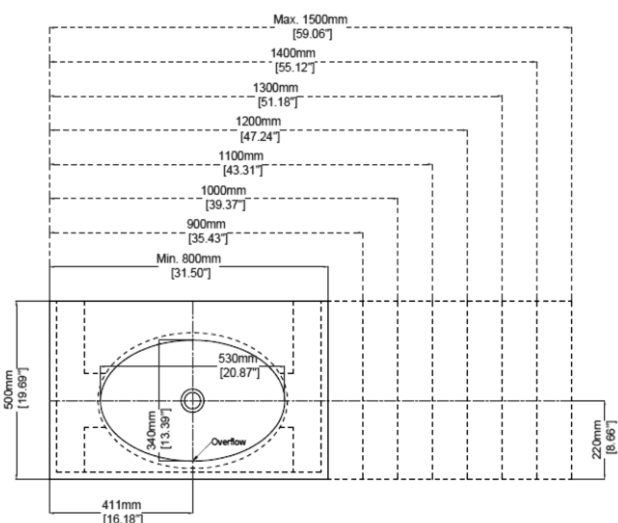

## Vanity

H47223

800 - 1500 x 500 x 130 mm

31.50 - 59.06 x 19.69 x 5.12 inches

Available in various reconstituted stone colours.

Please order Chrome/ MarbleForm® pop up waste separately.

UV Resistant

Slip Resistant

Technical Information						
Model No.	Length (mm)	Basin Weight	Weight with Water	Capacity	Water Depth to Overflow	Bracket QTY**
H47223A	800	45 kg / 99 lbs	51 kg / 112 lbs	6 L / 1.58 US gal	64 mm / 2.52 "	2
H47223B	900	50 kg / 110 lbs	56 kg / 123 lbs	6 L / 1.58 US gal	64 mm / 2.52 "	
H47223C	1000	55 kg / 121 lbs	61 kg / 135 lbs	6 L / 1.58 US gal	64 mm / 2.52 "	
H47223D	1100	60 kg / 132 lbs	66 kg / 146 lbs	6 L / 1.58 US gal	64 mm / 2.52 "	3
H47223E	1200	65 kg / 143 lbs	71 kg / 157 lbs	6 L / 1.58 US gal	64 mm / 2.52 "	
H47223F	1300	70 kg / 154 lbs	76 kg / 168 lbs	6 L / 1.58 US gal	64 mm / 2.52 "	
H47223G	1400	75 kg / 165 lbs	81 kg / 179 lbs	6 L / 1.58 US gal	64 mm / 2.52 "	
H47223H	1500	80 kg / 176 lbs	86 kg / 190 lbs	6 L / 1.58 US gal	64 mm / 2.52 "	