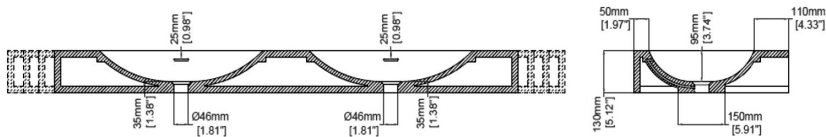

Luna Double

Vanity H47222

1500 - 1800 x 500 x 130 mm
59.06 - 70.87 x 19.69 x 5.12 inches

Available in various reconstituted stone colours.

Please order Chrome/ MarbleForm™ pop up waste separately.

- UV Resistant
- Slip Resistant
- Stain Resistant
- Easy to Clean and Maintain
- cUPC Certified
- CE Certified

Technical Information						
Model No.	Length (mm)	Basin Weight	Weight with Water	Capacity	Water Depth to Overflow	Bracket QTY**
H47222A	1500	80 kg / 176 lbs	92 kg / 203 lbs	12 L / 3.17 US gal	64 mm / 2.52"	3
H47222B	1600	85 kg / 187 lbs	97 kg / 214 lbs	12 L / 3.17 US gal	64 mm / 2.52"	
H47222C	1700	90 kg / 198 lbs	102 kg / 225 lbs	12 L / 3.17 US gal	64 mm / 2.52"	
H47222D	1800	95 kg / 209 lbs	107 kg / 236 lbs	12 L / 3.17 US gal	64 mm / 2.52"	