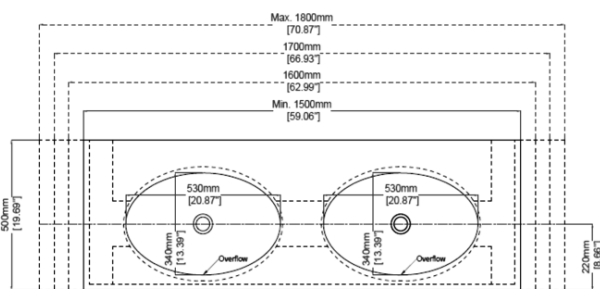

Luna Double

Vanity H47222

1500 - 1800 x 500 x 130 mm
59.06 - 70.87 x 19.69 x 5.12 inches

Available in various reconstituted stone colours.

Please order Chrome/ MarbleForm™ pop up waste separately.

- UV Resistant
- Slip Resistant
- Stain Resistant
- Easy to Clean and Maintain
- cUPC Certified
- CE Certified

Technical Information						
Model No.	Length (mm)	Basin Weight	Weight with Water	Capacity	Water Depth to Overflow	Bracket QTY**
H47222A	1500	80 kg / 176 lbs	92 kg / 203 lbs	12 L / 3.17 US gal	64 mm / 2.52"	3
H47222B	1600	85 kg / 187 lbs	97 kg / 214 lbs	12 L / 3.17 US gal	64 mm / 2.52"	
H47222C	1700	90 kg / 198 lbs	102 kg / 225 lbs	12 L / 3.17 US gal	64 mm / 2.52"	
H47222D	1800	95 kg / 209 lbs	107 kg / 236 lbs	12 L / 3.17 US gal	64 mm / 2.52"	