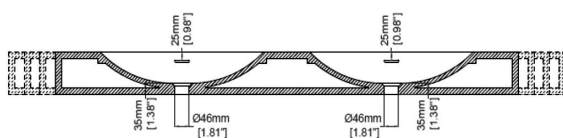

Luna Double

Vanity

H47222

1500 - 1800 x 500 x 130 mm

59.06 - 70.87 x 19.69 x 5.12 inches

Available in various reconstituted stone colours.

Please order Chrome/ MarbleForm® pop up waste separately.

UV Resistant

Technical Information						
Model No.	Length (mm)	Basin Weight	Weight with Water	Capacity	Water Depth to Overflow	Bracket QTY**
H47222A	1500	80 kg / 176 lbs	92 kg / 203 lbs	12 L / 3.17 US gal	64 mm / 2.52"	3
H47222B	1600	85 kg / 187 lbs	97 kg / 214 lbs	12 L / 3.17 US gal	64 mm / 2.52"	
H47222C	1700	90 kg / 198 lbs	102 kg / 225 lbs	12 L / 3.17 US gal	64 mm / 2.52"	
H47222D	1800	95 kg / 209 lbs	107 kg / 236 lbs	12 L / 3.17 US gal	64 mm / 2.52"	