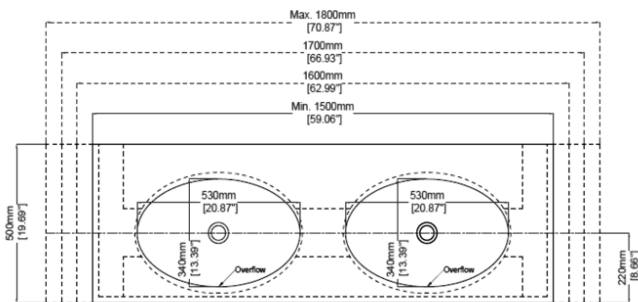

Luna Double

Vanity

H47222

1500 - 1800 x 500 x 130 mm

59.06 - 70.87 x 19.69 x 5.12 inches

Available in various reconstituted stone colours.

Please order Chrome/ MarbleForm® pop up waste separately.

UV Resistant

Technical Information						
Model No.	Length (mm)	Basin Weight	Weight with Water	Capacity	Water Depth to Overflow	Bracket QTY**
H47222A	1500	80 kg / 176 lbs	92 kg / 203 lbs	12 L / 3.17 US gal	64 mm / 2.52"	3
H47222B	1600	85 kg / 187 lbs	97 kg / 214 lbs	12 L / 3.17 US gal	64 mm / 2.52"	
H47222C	1700	90 kg / 198 lbs	102 kg / 225 lbs	12 L / 3.17 US gal	64 mm / 2.52"	
H47222D	1800	95 kg / 209 lbs	107 kg / 236 lbs	12 L / 3.17 US gal	64 mm / 2.52"	