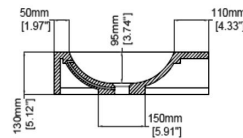

Luna Double

Vanity

H47222

1500 - 1800 x 500 x 130 mm

59.06 - 70.87 x 19.69 x 5.12 inches

Available in various reconstituted stone colours.

Please order Chrome/ MarbleForm® pop up waste separately.

UV Resistant

Technical Information						
Model No.	Length (mm)	Basin Weight	Weight with Water	Capacity	Water Depth to Overflow	Bracket QTY**
H47222A	1500	80 kg / 176 lbs	92 kg / 203 lbs	12 L / 3.17 US gal	64 mm / 2.52"	3
H47222B	1600	85 kg / 187 lbs	97 kg / 214 lbs	12 L / 3.17 US gal	64 mm / 2.52"	
H47222C	1700	90 kg / 198 lbs	102 kg / 225 lbs	12 L / 3.17 US gal	64 mm / 2.52"	
H47222D	1800	95 kg / 209 lbs	107 kg / 236 lbs	12 L / 3.17 US gal	64 mm / 2.52"	