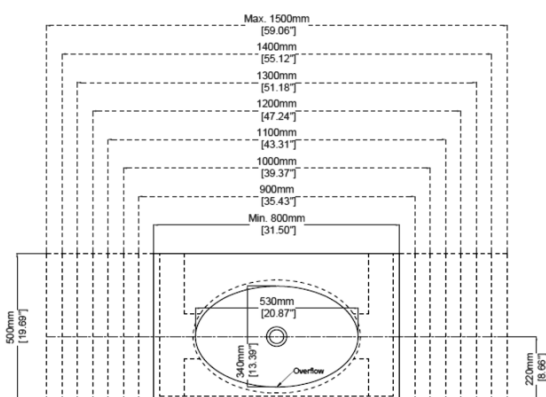

## Vanity

H47221

800 - 1500 x 500 x 130 mm

31.50 - 59.06 x 19.69 x 5.12 inches

Available in various reconstituted stone colours.

Please order Chrome/ MarbleForm™ pop up waste separately.

UV Resistant

Slip Resistant

Technical Information						
Model No.	Length (mm)	Basin Weight	Weight with Water	Capacity	Water Depth to Overflow	Bracket QTY**
H47221A	800	45 kg / 99 lbs	51 kg / 112 lbs	6 L / 1.58 US gal	64 mm / 2.52"	2
H47221B	900	50 kg / 110 lbs	56 kg / 123 lbs	6 L / 1.58 US gal	64 mm / 2.52"	
H47221C	1000	55 kg / 121 lbs	61 kg / 135 lbs	6 L / 1.58 US gal	64 mm / 2.52"	
H47221D	1100	60 kg / 132 lbs	66 kg / 146 lbs	6 L / 1.58 US gal	64 mm / 2.52"	
H47221E	1200	65 kg / 143 lbs	71 kg / 157 lbs	6 L / 1.58 US gal	64 mm / 2.52"	4
H47221F	1300	70 kg / 154 lbs	76 kg / 168 lbs	6 L / 1.58 US gal	64 mm / 2.52"	
H47221G	1400	75 kg / 165 lbs	81 kg / 179 lbs	6 L / 1.58 US gal	64 mm / 2.52"	
H47221H	1500	80 kg / 176 lbs	86 kg / 190 lbs	6 L / 1.58 US gal	64 mm / 2.52"	