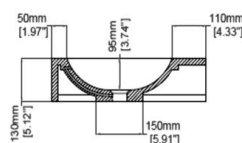

## Vanity

H47221

800 - 1500 x 500 x 130 mm

31.50 - 59.06 x 19.69 x 5.12 inches

Available in various reconstituted stone colours.

Please order Chrome/ MarbleForm™ pop up waste separately.

UV Resistant

Slip Resistant

Technical Information						
Model No.	Length (mm)	Basin Weight	Weight with Water	Capacity	Water Depth to Overflow	Bracket QTY**
H47221A	800	45 kg / 99 lbs	51 kg / 112 lbs	6 L / 1.58 US gal	64 mm / 2.52"	2
H47221B	900	50 kg / 110 lbs	56 kg / 123 lbs	6 L / 1.58 US gal	64 mm / 2.52"	
H47221C	1000	55 kg / 121 lbs	61 kg / 135 lbs	6 L / 1.58 US gal	64 mm / 2.52"	
H47221D	1100	60 kg / 132 lbs	66 kg / 146 lbs	6 L / 1.58 US gal	64 mm / 2.52"	
H47221E	1200	65 kg / 143 lbs	71 kg / 157 lbs	6 L / 1.58 US gal	64 mm / 2.52"	4
H47221F	1300	70 kg / 154 lbs	76 kg / 168 lbs	6 L / 1.58 US gal	64 mm / 2.52"	
H47221G	1400	75 kg / 165 lbs	81 kg / 179 lbs	6 L / 1.58 US gal	64 mm / 2.52"	
H47221H	1500	80 kg / 176 lbs	86 kg / 190 lbs	6 L / 1.58 US gal	64 mm / 2.52"	