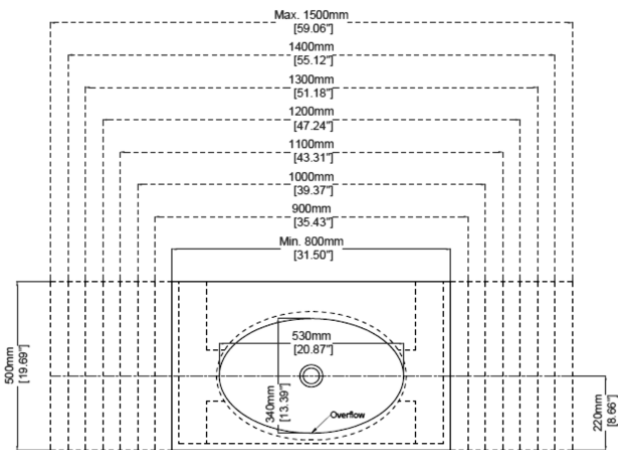

Luna Centered Single

Vanity H47221

800 - 1500 x 500 x 130 mm
31.50 - 59.06 x 19.69 x 5.12 inches

Available in various reconstituted stone colours.

Please order Chrome/ MarbleForm® pop up waste separately.

Technical Information						
Model No.	Length (mm)	Basin Weight	Weight with Water	Capacity	Water Depth to Overflow	Bracket QTY**
H47221A	800	45 kg / 99 lbs	51 kg / 112 lbs	6 L / 1.58 US gal	64 mm / 2.52 "	2
H47221B	900	50 kg / 110 lbs	56 kg / 123 lbs	6 L / 1.58 US gal	64 mm / 2.52 "	
H47221C	1000	55 kg / 121 lbs	61 kg / 135 lbs	6 L / 1.58 US gal	64 mm / 2.52 "	
H47221D	1100	60 kg / 132 lbs	66 kg / 146 lbs	6 L / 1.58 US gal	64 mm / 2.52 "	
H47221E	1200	65 kg / 143 lbs	71 kg / 157 lbs	6 L / 1.58 US gal	64 mm / 2.52 "	4
H47221F	1300	70 kg / 154 lbs	76 kg / 168 lbs	6 L / 1.58 US gal	64 mm / 2.52 "	
H47221G	1400	75 kg / 165 lbs	81 kg / 179 lbs	6 L / 1.58 US gal	64 mm / 2.52 "	
H47221H	1500	80 kg / 176 lbs	86 kg / 190 lbs	6 L / 1.58 US gal	64 mm / 2.52 "	