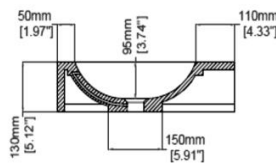

Luna Centered Single

Vanity H47221

800 - 1500 x 500 x 130 mm
31.50 - 59.06 x 19.69 x 5.12 inches

Available in various reconstituted stone colours.

Please order Chrome/ MarbleForm® pop up waste separately.

Technical Information						
Model No.	Length (mm)	Basin Weight	Weight with Water	Capacity	Water Depth to Overflow	Bracket QTY**
H47221A	800	45 kg / 99 lbs	51 kg / 112 lbs	6 L / 1.58 US gal	64 mm / 2.52 "	2
H47221B	900	50 kg / 110 lbs	56 kg / 123 lbs	6 L / 1.58 US gal	64 mm / 2.52 "	
H47221C	1000	55 kg / 121 lbs	61 kg / 135 lbs	6 L / 1.58 US gal	64 mm / 2.52 "	
H47221D	1100	60 kg / 132 lbs	66 kg / 146 lbs	6 L / 1.58 US gal	64 mm / 2.52 "	
H47221E	1200	65 kg / 143 lbs	71 kg / 157 lbs	6 L / 1.58 US gal	64 mm / 2.52 "	4
H47221F	1300	70 kg / 154 lbs	76 kg / 168 lbs	6 L / 1.58 US gal	64 mm / 2.52 "	
H47221G	1400	75 kg / 165 lbs	81 kg / 179 lbs	6 L / 1.58 US gal	64 mm / 2.52 "	
H47221H	1500	80 kg / 176 lbs	86 kg / 190 lbs	6 L / 1.58 US gal	64 mm / 2.52 "	