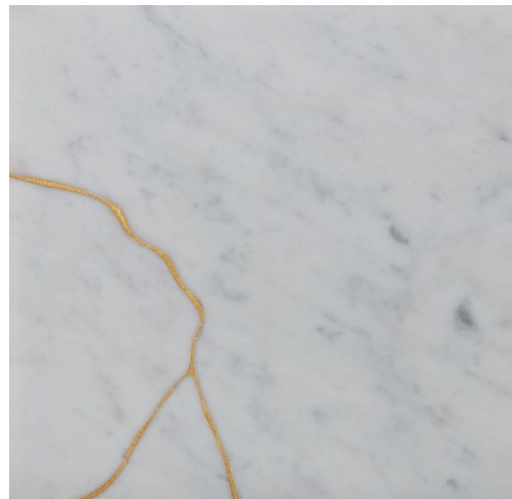

12" x 12" Tile

Kintsugi
V05717

V05717-01

V05717-02

V05717-03

V05717-04

	V05717-01	V05717-02	V05717-03	V05717-04
Colours	Bianco Carrara	Nero Marquina	Blue Forest	Verde
	Gilt Resin	Gilt Resin	Gilt Resin	Gilt Resin
Finish	Honed			
Suggested Grout Colour	White	Black	Medium Grey	

Technical Information	
Size of Repeat	300 mm x 300 mm
	11.81 " x 11.81 "
Thickness	10 mm
Area / Section	0.09 sm / 0.97 sf
Section Weight	2.51 kg / 5.52 lbs

Disclaimer

Claybrook stone products are high quality hand crafted products using the finest natural materials sourced from around the world. Stone is an organic material and as such there may be minor variations in colour, size of inclusion and shading as a result of the geological formation and these should not be considered imperfections.