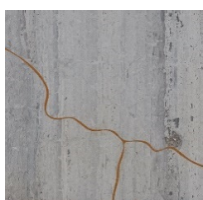

12" x 12" Tile

Kintsugi
V05717

V05717-01

V05717-02

V05717-03

V05717-04

	V05717-01	V05717-02	V05717-03	V05717-04
Colours	Bianco Carrara	Nero Marquina	Blue Forest	Verde
	Gilt Resin	Gilt Resin	Gilt Resin	Gilt Resin
Finish	Honed			
Suggested Grout Colour	White	Black	Medium Grey	

Technical Information	
Size of Repeat	300 mm x 300 mm
	11.81 " x 11.81 "
Thickness	10 mm
Area / Section	0.09 sm / 0.97 sf
Section Weight	2.51 kg / 5.52 lbs

Disclaimer

Claybrook stone products are high quality hand crafted products using the finest natural materials sourced from around the world. Stone is an organic material and as such there may be minor variations in colour, size of inclusion and shading as a result of the geological formation and these should not be considered imperfections.