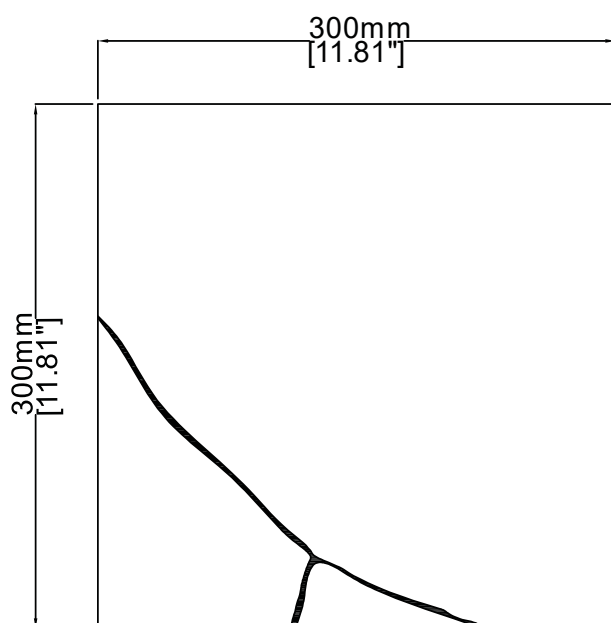

12" x 12" Tile

Kintsugi
V05717

V05717-01

V05717-02

V05717-03

V05717-04

	V05717-01	V05717-02	V05717-03	V05717-04
Colours	Bianco Carrara	Nero Marquina	Blue Forest	Verde
	Gilt Resin	Gilt Resin	Gilt Resin	Gilt Resin
Finish	Honed			
Suggested Grout Colour	White	Black	Medium Grey	

Technical Information	
Size of Repeat	300 mm x 300 mm
	11.81 " x 11.81 "
Thickness	10 mm
Area / Section	0.09 sm / 0.97 sf
Section Weight	2.51 kg / 5.52 lbs

Disclaimer

Claybrook stone products are high quality hand crafted products using the finest natural materials sourced from around the world. Stone is an organic material and as such there may be minor variations in colour, size of inclusion and shading as a result of the geological formation and these should not be considered imperfections.

* All measurements are subject to change and variation