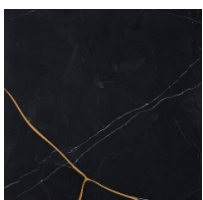

12" x 12" Tile

Kintsugi
V05717

V05717-01

V05717-02

V05717-03

V05717-04

	V05717-01	V05717-02	V05717-03	V05717-04
Colours	Bianco Carrara	Nero Marquina	Blue Forest	Verde
	Gilt Resin	Gilt Resin	Gilt Resin	Gilt Resin
Finish	Honed			
Suggested Grout Colour	White	Black	Medium Grey	

Technical Information	
Size of Repeat	300 mm x 300 mm
	11.81 " x 11.81 "
Thickness	10 mm
Area / Section	0.09 sm / 0.97 sf
Section Weight	2.51 kg / 5.52 lbs

Disclaimer

Claybrook stone products are high quality hand crafted products using the finest natural materials sourced from around the world. Stone is an organic material and as such there may be minor variations in colour, size of inclusion and shading as a result of the geological formation and these should not be considered imperfections.