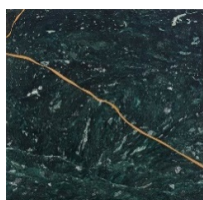

12" x 12" Tile

Kintsugi
V05717

V05717-01

V05717-02

V05717-03

V05717-04

	V05717-01	V05717-02	V05717-03	V05717-04
Colours	Bianco Carrara	Nero Marquina	Blue Forest	Verde
	Gilt Resin	Gilt Resin	Gilt Resin	Gilt Resin
Finish	Honed			
Suggested Grout Colour	White	Black	Medium Grey	

Technical Information	
Size of Repeat	300 mm x 300 mm
	11.81 " x 11.81 "
Thickness	10 mm
Area / Section	0.09 sm / 0.97 sf
Section Weight	2.51 kg / 5.52 lbs

Disclaimer

Claybrook stone products are high quality hand crafted products using the finest natural materials sourced from around the world. Stone is an organic material and as such there may be minor variations in colour, size of inclusion and shading as a result of the geological formation and these should not be considered imperfections.