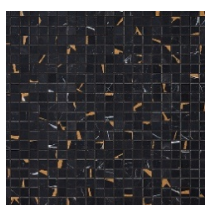

Kyubu

Kintsugi
V05715

V05715-01

V05715-02

V05715-03

V05715-04

	V05715-01	V05715-02	V05715-03	V05715-04
Colours	Bianco Carrara	Nero Marquina	Blue Forest	Verde
	Gilt Resin	Gilt Resin	Gilt Resin	Gilt Resin
Finish	Honed			
Suggested Grout Colour	White	Black	Medium Grey	

Technical Information	
Mounting	Mesh-mounted
Size of Repeat	296 mm x 296 mm
	11.65 " x 11.65 "
Thickness	10 mm
Area / Section	0.09 sm / 0.94 sf
Section Weight	2.17 kg / 4.77 lbs

Disclaimer

Claybrook stone products are high quality hand crafted products using the finest natural materials sourced from around the world. Stone is an organic material and as such there may be minor variations in colour, size of inclusion and shading as a result of the geological formation and these should not be considered imperfections.