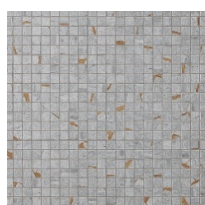

Kyubu

Kintsugi
V05715

V05715-01

V05715-02

V05715-03

V05715-04

	V05715-01	V05715-02	V05715-03	V05715-04
Colours	Bianco Carrara	Nero Marquina	Blue Forest	Verde
	Gilt Resin	Gilt Resin	Gilt Resin	Gilt Resin
Finish	Honed			
Suggested Grout Colour	White	Black	Medium Grey	

Technical Information	
Mounting	Mesh-mounted
Size of Repeat	296 mm x 296 mm
	11.65 " x 11.65 "
Thickness	10 mm
Area / Section	0.09 sm / 0.94 sf
Section Weight	2.17 kg / 4.77 lbs

Disclaimer

Claybrook stone products are high quality hand crafted products using the finest natural materials sourced from around the world. Stone is an organic material and as such there may be minor variations in colour, size of inclusion and shading as a result of the geological formation and these should not be considered imperfections.