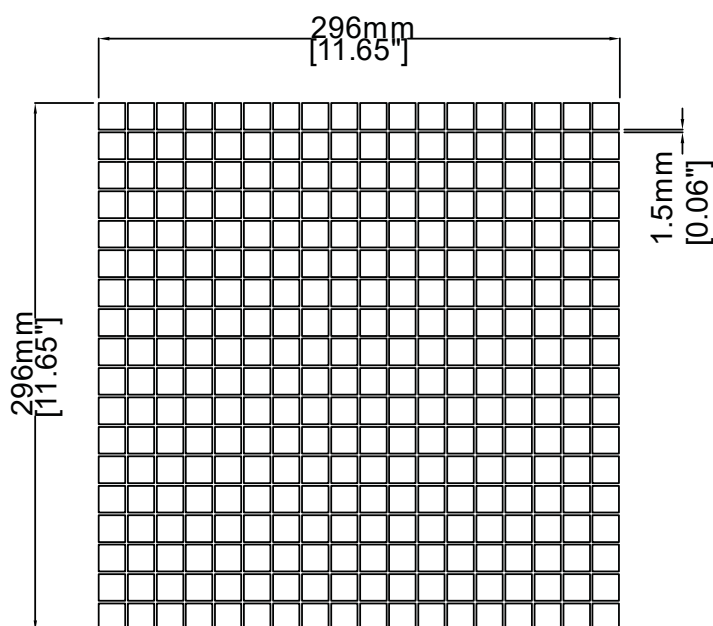

Kyubu

Kintsugi
V05715

V05715-01

V05715-02

V05715-03

V05715-04

	V05715-01	V05715-02	V05715-03	V05715-04
Colours	Bianco Carrara	Nero Marquina	Blue Forest	Verde
	Gilt Resin	Gilt Resin	Gilt Resin	Gilt Resin
Finish	Honed			
Suggested Grout Colour	White	Black	Medium Grey	

Technical Information	
Mounting	Mesh-mounted
Size of Repeat	296 mm x 296 mm
	11.65 " x 11.65 "
Thickness	10 mm
Area / Section	0.09 sm / 0.94 sf
Section Weight	2.17 kg / 4.77 lbs

Disclaimer

Claybrook stone products are high quality hand crafted products using the finest natural materials sourced from around the world. Stone is an organic material and as such there may be minor variations in colour, size of inclusion and shading as a result of the geological formation and these should not be considered imperfections.

* All measurements are subject to change and variation