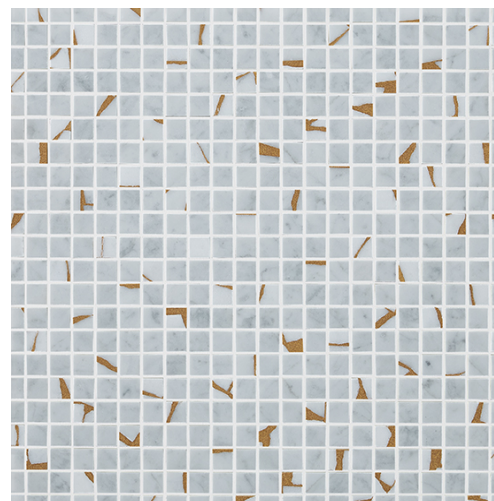

Kyubu

Kintsugi
V05715

V05715-01

V05715-02

V05715-03

V05715-04

	V05715-01	V05715-02	V05715-03	V05715-04
Colours	Bianco Carrara	Nero Marquina	Blue Forest	Verde
	Gilt Resin	Gilt Resin	Gilt Resin	Gilt Resin
Finish	Honed			
Suggested Grout Colour	White	Black	Medium Grey	

Technical Information	
Mounting	Mesh-mounted
Size of Repeat	296 mm x 296 mm
	11.65 " x 11.65 "
Thickness	10 mm
Area / Section	0.09 sm / 0.94 sf
Section Weight	2.17 kg / 4.77 lbs

Disclaimer

Claybrook stone products are high quality hand crafted products using the finest natural materials sourced from around the world. Stone is an organic material and as such there may be minor variations in colour, size of inclusion and shading as a result of the geological formation and these should not be considered imperfections.