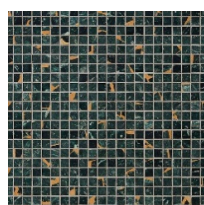

Kyubu

Kintsugi
V05715

V05715-01

V05715-02

V05715-03

V05715-04

	V05715-01	V05715-02	V05715-03	V05715-04
Colours	Bianco Carrara	Nero Marquina	Blue Forest	Verde
	Gilt Resin	Gilt Resin	Gilt Resin	Gilt Resin
Finish	Honed			
Suggested Grout Colour	White	Black	Medium Grey	

Technical Information	
Mounting	Mesh-mounted
Size of Repeat	296 mm x 296 mm
	11.65 " x 11.65 "
Thickness	10 mm
Area / Section	0.09 sm / 0.94 sf
Section Weight	2.17 kg / 4.77 lbs

Disclaimer

Claybrook stone products are high quality hand crafted products using the finest natural materials sourced from around the world. Stone is an organic material and as such there may be minor variations in colour, size of inclusion and shading as a result of the geological formation and these should not be considered imperfections.