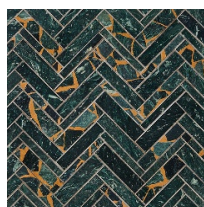

Yabasu

Kintsugi
V05714

V05714-01

V05714-02

V05714-03

V05714-04

	V05714-01	V05714-02	V05714-03	V05714-04
Colours	Bianco Carrara	Nero Marquina	Blue Forest	Verde
	Gilt Resin	Gilt Resin	Gilt Resin	Gilt Resin
Finish	Honed			
Suggested Grout Colour	White	Black	Medium Grey	

Technical Information	
Mounting	Mesh-mounted
Size of Repeat	260 mm x 280 mm
	10.23 " x 11.04 "
Thickness	10 mm
Area / Section	0.07 sm / 0.78 sf
Section Weight	1.74 kg / 3.83 lbs

Disclaimer

Claybrook stone products are high quality hand crafted products using the finest natural materials sourced from around the world. Stone is an organic material and as such there may be minor variations in colour, size of inclusion and shading as a result of the geological formation and these should not be considered imperfections.