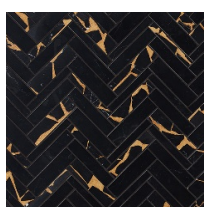

Yabasu

Kintsugi
V05714

V05714-01

V05714-02

V05714-03

V05714-04

	V05714-01	V05714-02	V05714-03	V05714-04
Colours	Bianco Carrara	Nero Marquina	Blue Forest	Verde
	Gilt Resin	Gilt Resin	Gilt Resin	Gilt Resin
Finish	Honed			
Suggested Grout Colour	White	Black	Medium Grey	

Technical Information	
Mounting	Mesh-mounted
Size of Repeat	260 mm x 280 mm
	10.23 " x 11.04 "
Thickness	10 mm
Area / Section	0.07 sm / 0.78 sf
Section Weight	1.74 kg / 3.83 lbs

Disclaimer

Claybrook stone products are high quality hand crafted products using the finest natural materials sourced from around the world. Stone is an organic material and as such there may be minor variations in colour, size of inclusion and shading as a result of the geological formation and these should not be considered imperfections.