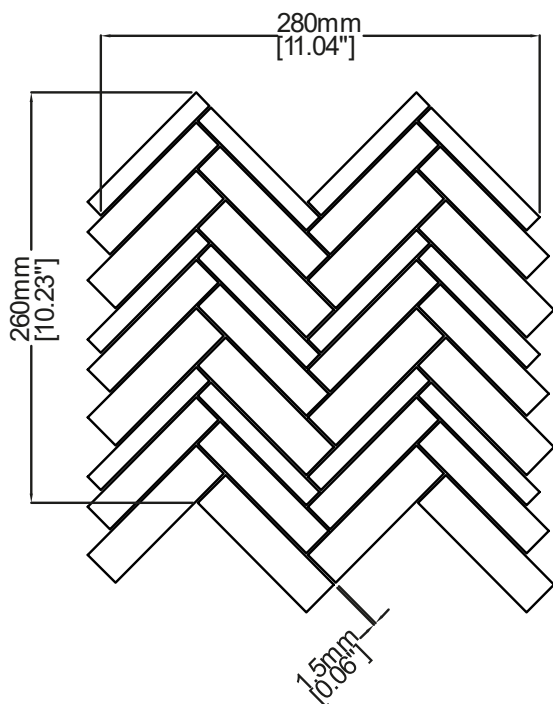

Yabasu

Kintsugi
V05714

V05714-01

V05714-02

V05714-03

V05714-04

	V05714-01	V05714-02	V05714-03	V05714-04
Colours	Bianco Carrara	Nero Marquina	Blue Forest	Verde
	Gilt Resin	Gilt Resin	Gilt Resin	Gilt Resin
Finish	Honed			
Suggested Grout Colour	White	Black	Medium Grey	

Technical Information	
Mounting	Mesh-mounted
Size of Repeat	260 mm x 280 mm
	10.23 " x 11.04 "
Thickness	10 mm
Area / Section	0.07 sm / 0.78 sf
Section Weight	1.74 kg / 3.83 lbs

Disclaimer

Claybrook stone products are high quality hand crafted products using the finest natural materials sourced from around the world. Stone is an organic material and as such there may be minor variations in colour, size of inclusion and shading as a result of the geological formation and these should not be considered imperfections.

* All measurements are subject to change and variation