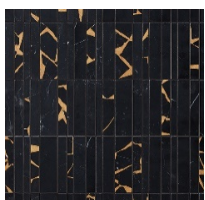

Tsundora

Kintsugi
V05702

V05702-01

V05702-02

V05702-03

V05702-04

	V05702-01	V05702-02	V05702-03	V05702-04
Colours	Bianco Carrara	Nero Marquina	Blue Forest	Verde
	Gilt Resin	Gilt Resin	Gilt Resin	Gilt Resin
Finish	Honed			
Suggested Grout Colour	White	Black	Medium Grey	

Technical Information	
Mounting	Mesh-mounted
Size of Repeat	303 mm x 304 mm
	11.93 " x 11.97 "
Thickness	10 mm
Area / Section	0.09 sm / 0.99 sf
Section Weight	2.22 kg / 4.88 lbs

Disclaimer

Claybrook stone products are high quality hand crafted products using the finest natural materials sourced from around the world. Stone is an organic material and as such there may be minor variations in colour, size of inclusion and shading as a result of the geological formation and these should not be considered imperfections.