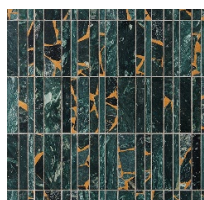

Tsundora

Kintsugi
V05702

V05702-01

V05702-02

V05702-03

V05702-04

	V05702-01	V05702-02	V05702-03	V05702-04
Colours	Bianco Carrara	Nero Marquina	Blue Forest	Verde
	Gilt Resin	Gilt Resin	Gilt Resin	Gilt Resin
Finish	Honed			
Suggested Grout Colour	White	Black	Medium Grey	

Technical Information	
Mounting	Mesh-mounted
Size of Repeat	303 mm x 304 mm
	11.93 " x 11.97 "
Thickness	10 mm
Area / Section	0.09 sm / 0.99 sf
Section Weight	2.22 kg / 4.88 lbs

Disclaimer

Claybrook stone products are high quality hand crafted products using the finest natural materials sourced from around the world. Stone is an organic material and as such there may be minor variations in colour, size of inclusion and shading as a result of the geological formation and these should not be considered imperfections.