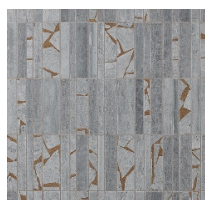

Tsundora

Kintsugi
V05702

V05702-01

V05702-02

V05702-03

V05702-04

	V05702-01	V05702-02	V05702-03	V05702-04
Colours	Bianco Carrara	Nero Marquina	Blue Forest	Verde
	Gilt Resin	Gilt Resin	Gilt Resin	Gilt Resin
Finish	Honed			
Suggested Grout Colour	White	Black	Medium Grey	

Technical Information	
Mounting	Mesh-mounted
Size of Repeat	303 mm x 304 mm
	11.93 " x 11.97 "
Thickness	10 mm
Area / Section	0.09 sm / 0.99 sf
Section Weight	2.22 kg / 4.88 lbs

Disclaimer

Claybrook stone products are high quality hand crafted products using the finest natural materials sourced from around the world. Stone is an organic material and as such there may be minor variations in colour, size of inclusion and shading as a result of the geological formation and these should not be considered imperfections.