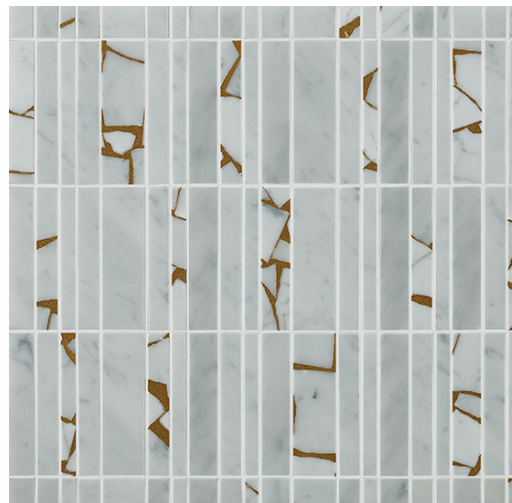

Tsundora

Kintsugi
V05702

V05702-01

V05702-02

V05702-03

V05702-04

	V05702-01	V05702-02	V05702-03	V05702-04
Colours	Bianco Carrara	Nero Marquina	Blue Forest	Verde
	Gilt Resin	Gilt Resin	Gilt Resin	Gilt Resin
Finish	Honed			
Suggested Grout Colour	White	Black	Medium Grey	

Technical Information	
Mounting	Mesh-mounted
Size of Repeat	303 mm x 304 mm
	11.93 " x 11.97 "
Thickness	10 mm
Area / Section	0.09 sm / 0.99 sf
Section Weight	2.22 kg / 4.88 lbs

Disclaimer

Claybrook stone products are high quality hand crafted products using the finest natural materials sourced from around the world. Stone is an organic material and as such there may be minor variations in colour, size of inclusion and shading as a result of the geological formation and these should not be considered imperfections.