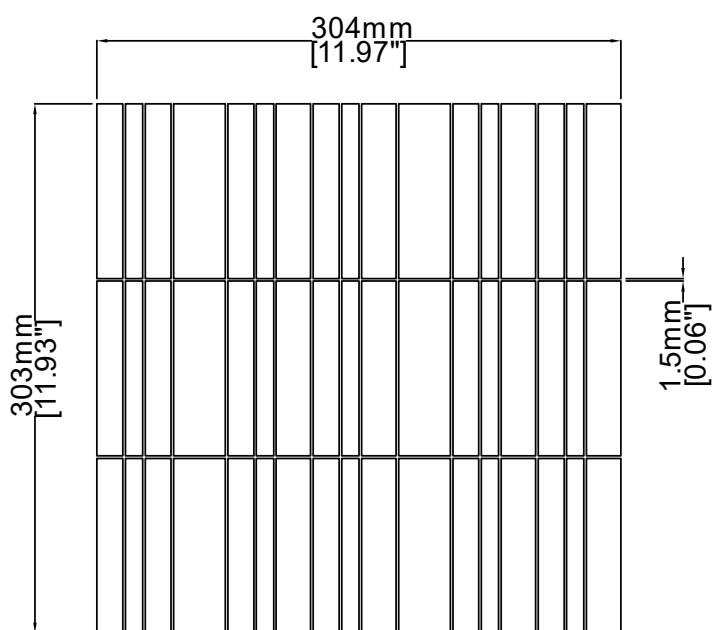

Tsundora

Kintsugi
V05702

V05702-01

V05702-02

V05702-03

V05702-04

	V05702-01	V05702-02	V05702-03	V05702-04
Colours	Bianco Carrara	Nero Marquina	Blue Forest	Verde
	Gilt Resin	Gilt Resin	Gilt Resin	Gilt Resin
Finish	Honed			
Suggested Grout Colour	White	Black	Medium Grey	

Technical Information	
Mounting	Mesh-mounted
Size of Repeat	303 mm x 304 mm
	11.93 " x 11.97 "
Thickness	10 mm
Area / Section	0.09 sm / 0.99 sf
Section Weight	2.22 kg / 4.88 lbs

Disclaimer

Claybrook stone products are high quality hand crafted products using the finest natural materials sourced from around the world. Stone is an organic material and as such there may be minor variations in colour, size of inclusion and shading as a result of the geological formation and these should not be considered imperfections.