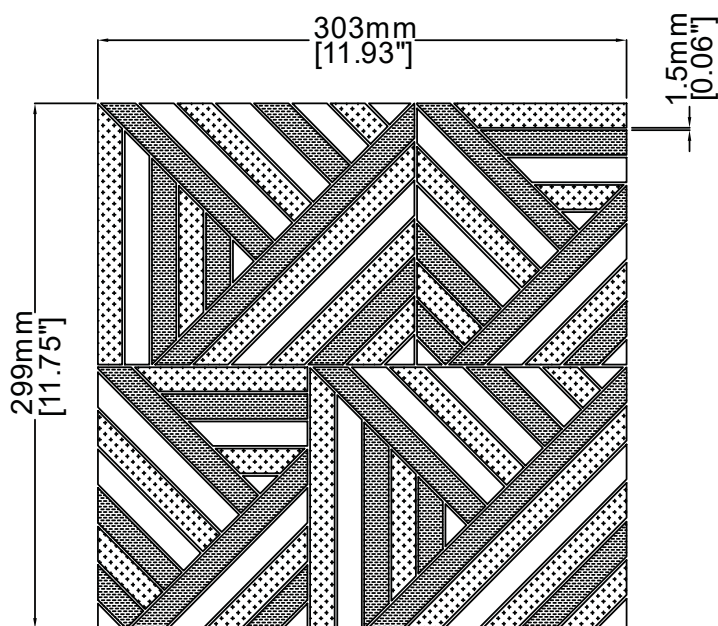

Ride

Specification Sheet

Texture
V05507

V05507-02

V05507-03

V05507-01

	V05507-01	V05507-02	V05507-03
Colours	Cinder Grey	Bardiglio Imperiale	Bianco Carrara
Finish	Sandblasted, Honed, Hammered		
Suggested Grout Colour	Medium Grey		White

Technical Information	
Mounting	Mesh-mounted
Size of Repeat	299 mm x 303 mm
	11.75 " x 11.93 "
Thickness	10 mm
Area / Section	0.09 sm / 0.97 sf
Section Weight	2.12 kg / 4.66 lbs

Disclaimer

Claybrook stone products are high quality hand crafted products using the finest natural materials sourced from around the world. Stone is an organic material and as such there may be minor variations in colour, size of inclusion and shading as a result of the geological formation and these should not be considered imperfections.