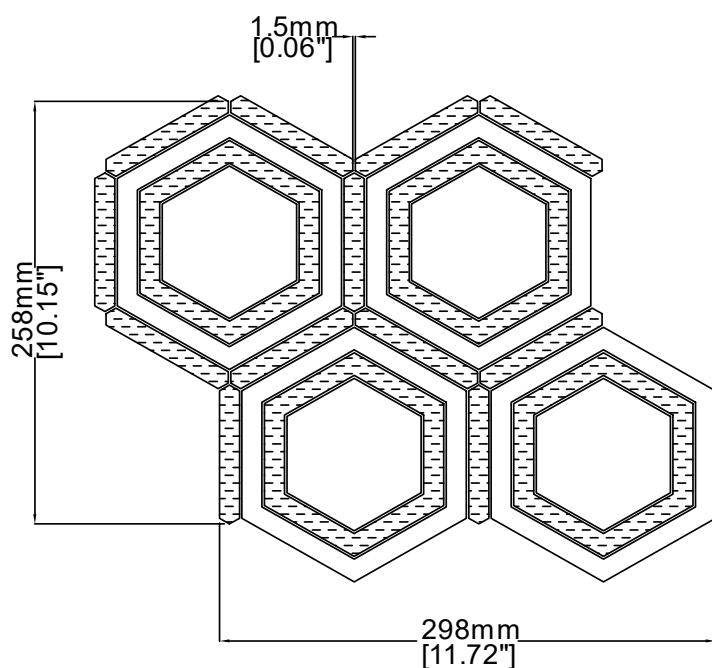

# Kasbah

Art Deco  
V05302

V05302-01

V05302-02

V05302-03

	V05302-01	V05302-02	V05302-03
<b>Colours</b>	Basalt	Bianco Carrara	Bianco Carrara
	Cinder Grey	White Thassos	Bardiglio Imperiale
<b>Finish</b>	Honed		
<b>Suggested Grout Colour</b>	Medium grey	White	

Technical Information	
<b>Mounting</b>	Mesh-mounted
<b>Size of Repeat</b>	258 mm x 298 mm
	10.15 " x 11.72 "
<b>Thickness</b>	10 mm
<b>Area / Section</b>	0.08 sm / 0.32 sf
<b>Section Weight</b>	1.81 kg / 3.98 lbs